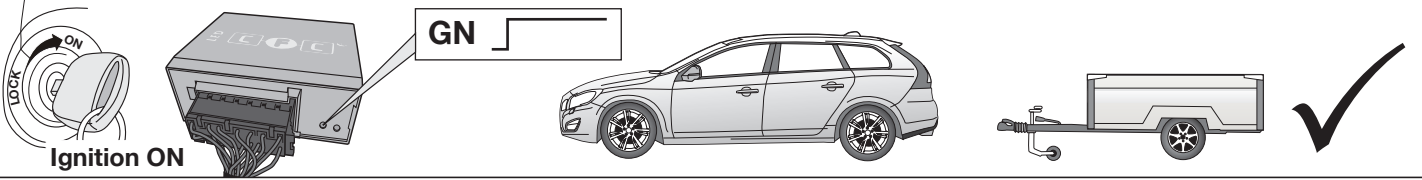

**Trailer Simulator
for 7- and 13-pin
Sockets**

**Part-no.
50400521RC**

33

Optional: Adapter socket 62400001

34

35

36

Diagnosis function of control LEDs

Lamp substitution if the trailer indicators fail

The failure of a trailer indicator (right left or both sides) is reported to the driver in the towing vehicle's combi-instrument via a text message in the display, an increase in the flashing frequency and/or a control lamp for light failure coming on.