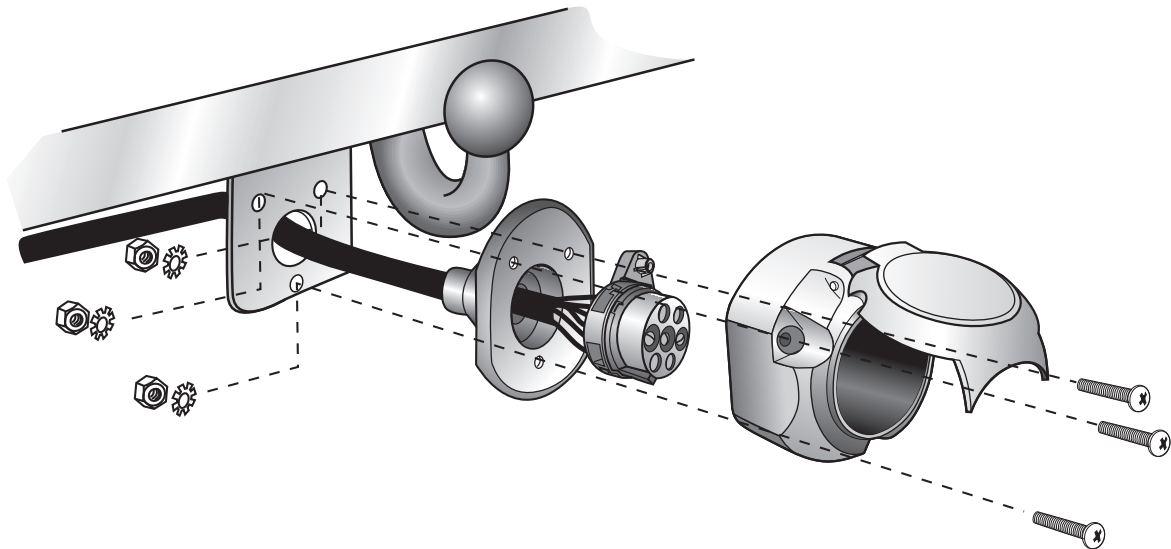

Part No. 19260519RC VOLVO

V60

11/10 →

S60

09/10 →

Electric wiring kit for towbars / 7-pin / 12N / 12 Volt / ISO 1724 Fitting instructions

IMPORTANT!

Installation of the towing electrics kit must be undertaken by a specialist workshop or an appropriately qualified person. Before starting work, you must read the installation instructions through completely. After installing the towing electrics kit, the installation instructions should be kept with the vehicle service documentation.