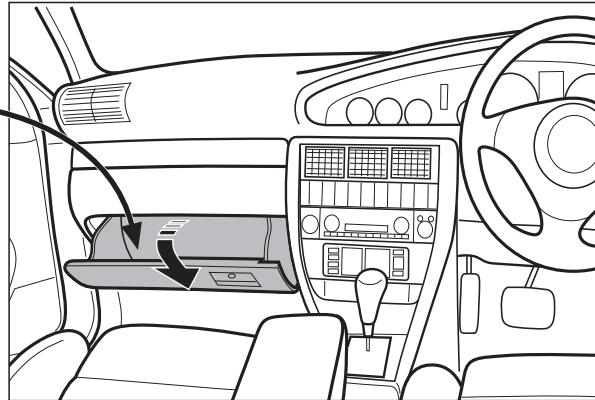

**Trailer Simulator
for 7- and 13-pin
Sockets**

**Part-no.
50400521RC**

33

Optional: Adapter socket 62400001

34

35

36

Diagnosis function of control LEDs