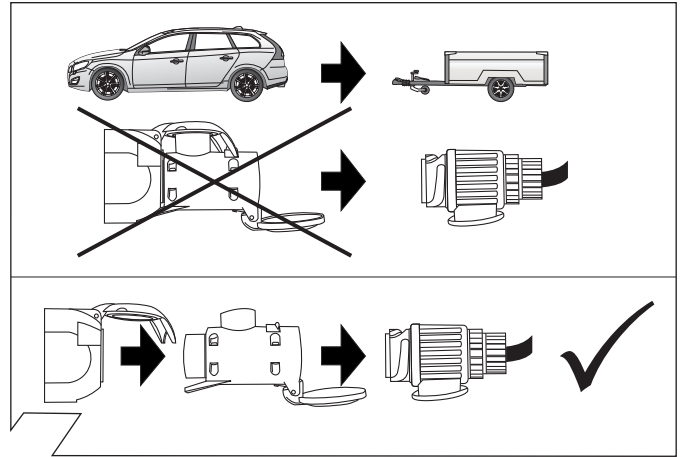

**Trailer Simulator
for 7- and 13-pin
Sockets**

**Part-no.
50400521RC**

33

Optional: Adapter socket 62400001

34

35

36

Diagnosis function of control LEDs