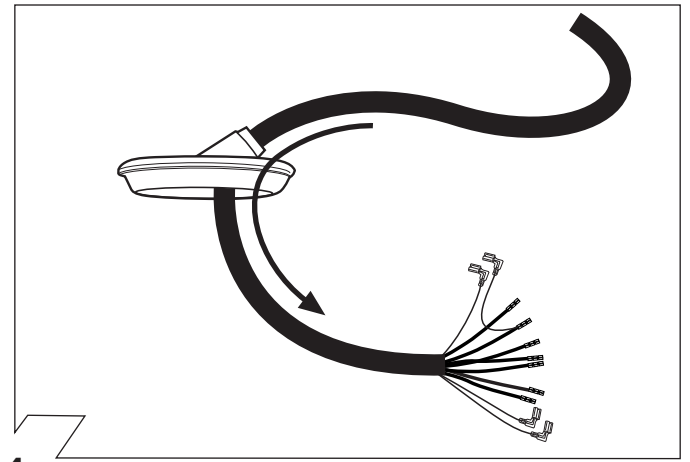

3

4

5

6

7

8

ISO 1724	Socket configuration / Maximum power output Belegung der Steckdose / Maximale Ausgangsleistung			
	1/L	BK/WT	21W	
	2	WT	min/max 21W	
	3/31	BR	~~21W~~	
	4/R	BK/GN	21W	
	5/58-R	GY/RD	52W	
	6/54	BK/RD	63W	
	7/58-L	GY/BK	52W	

9

10