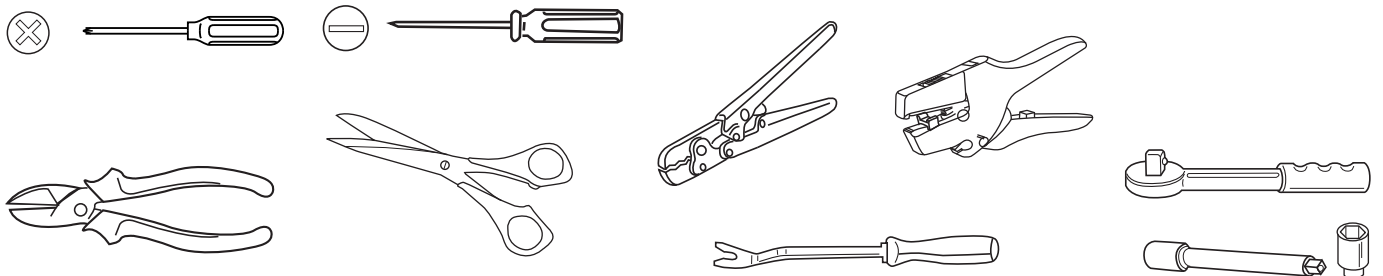

SYMBOL EXPLANATION

	left (58-L) respectively right (58-R) tail light		cigarette lighter / accessory socket
	stop light (54) / high mounted, third stop light (54)		loudspeaker / buzzer
	turn signal indicator left		Park Distance Control
	turn signal indicator right		switch / source of function
	rear fog light(s)		Connect together
	reversing light(s)		Disconnect
	Permanent power supply / 13pin socket, chamber 9		Look at / See further information
	charging wire for trailer battery / 13pin socket, chamber 10		Look carefully at selected area
	trailer / trailer recognition		Present / Occupied / OK
	Permanent current power supply		Not present / Not occupied / Not OK
	Ground or Earth (31)		left
	ground connection battery terminal lug		right
	positive connection battery terminal lug		acoustic indication
	fuse / fuse capacity 20 Ampère		attention / important advice

Tools