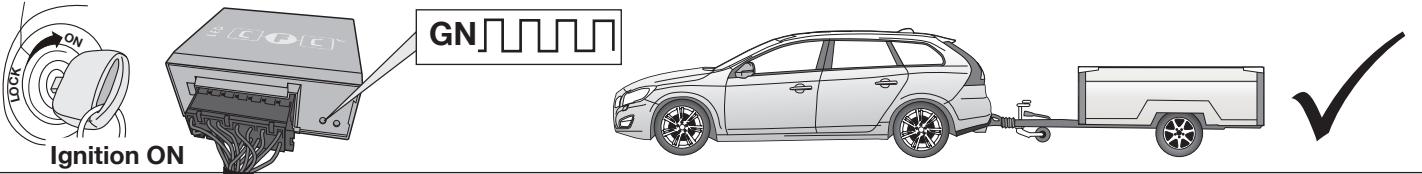

**Trailer Simulator
for 7- and 13-pin
Sockets**

**Part-no.
50400521RC**

33

Optional: Adapter socket 62400001

34

35

36

Diagnosis function of control LEDs

Lamp substitution if the trailer indicators fail

The failure of a trailer indicator (right left or both sides) is reported to the driver in the towing vehicle's combi-instrument via a text message in the display, an increase in the flashing frequency and/or a control lamp for light failure coming on.