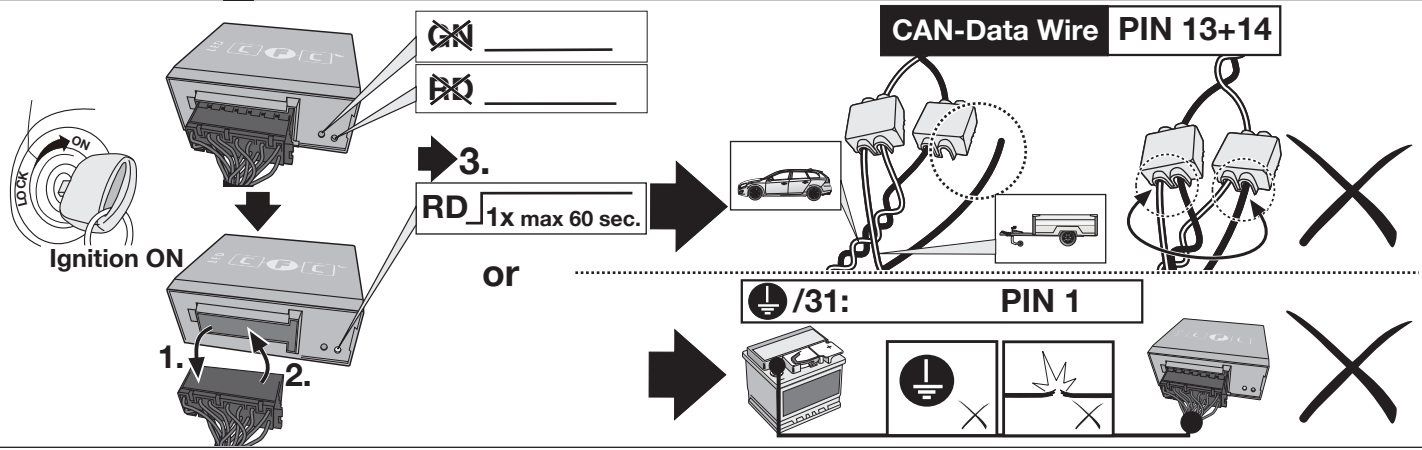

**Trailer Simulator
for 7- and 13-pin
Sockets**

**Part-no.
50400521RC**

33

Optional: Adapter socket 62400001

34

35

36

Diagnosis function of control LEDs

Lamp substitution if the trailer indicators fail

The failure of a trailer indicator (right left or both sides) is reported to the driver in the towing vehicle's combi-instrument via a text message in the display, an increase in the flashing frequency and/or a control lamp for light failure coming on.