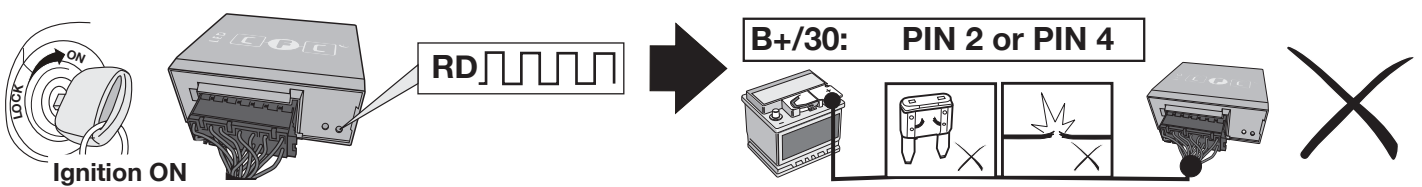

**Trailer Simulator
for 7- and 13-pin
Sockets**

**Part-no.
50400521RC**

33

Optional: Adapter socket 62400001

34

35

36

Diagnosis function of control LEDs

Lamp substitution if the trailer indicators fail

The failure of a trailer indicator (right left or both sides) is reported to the driver in the towing vehicle's combi-instrument via a text message in the display, an increase in the flashing frequency and/or a control lamp for light failure coming on.