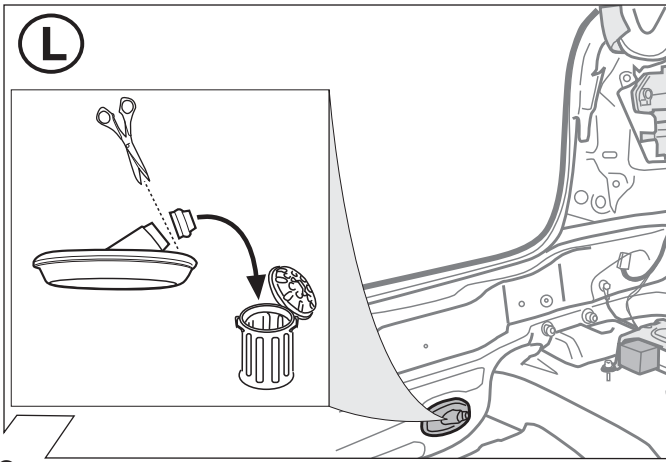

3

4

5

6

7

8

ISO 1724	Socket configuration / Maximum power output Belegung der Steckdose / Maximale Ausgangsleistung			
	1/L	BK/WT	21W	
	2	WT	min/max 21W	
	3/31	BR	~~21W~~	
	4/R	BK/GN	21W	
	5/58-R	GY/RD	52W	
	6/54	BK/RD	63W	
	7/58-L	GY/BK	52W	

9

10