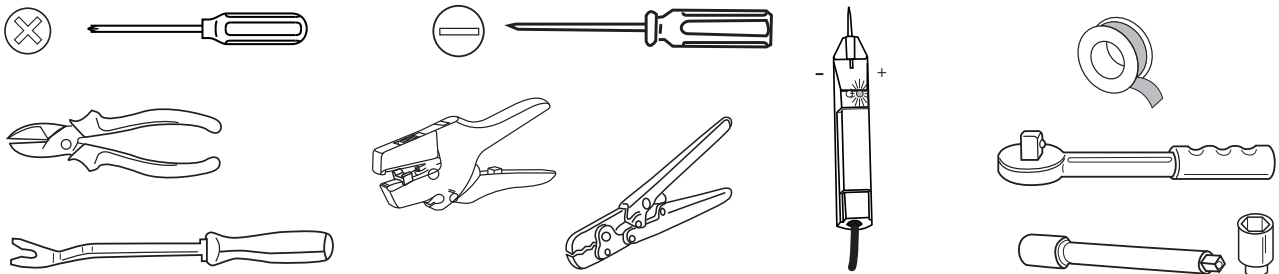

SYMBOL EXPLANATION

	left (58-L) respectively right (58-R) tail light		cigarette lighter / accessory socket
	stop light (54) / high mounted, third stop light (54)		loudspeaker / buzzer
	turn signal indicator left		Park Distance Control
	turn signal indicator right		switch / source of function
	rear fog light(s)		Connect together
	reversing light(s)		Disconnect
	Permanent power supply / 13pin socket, chamber 9		Look at / See further information
	charging wire for trailer fridge / 13pin socket, chamber 10		Look carefully at selected area
	trailer / trailer recognition		Present / Occupied / OK
	Permanent current power supply		Not present / Not occupied / Not OK
	Ground or Earth (31)		left
	ground connection battery terminal lug		right
	positive connection battery terminal lug		acoustic indication
	fuse / fuse capacity 20 Ampère		attention / important advice

90500760

Tools

IMPORTANT!

In order to avoid mal-functions and damage to the vehicle's electrical system the earth terminal **must** be disconnected from the vehicle's battery **before starting work!**

Both the trailer module and the vehicle's control unit for the electrical system can be damaged during work on the data bus connections if the battery is not disconnected!

Please pay attention to the manufacturer's instructions when disconnecting and reconnecting the vehicle's battery!

1