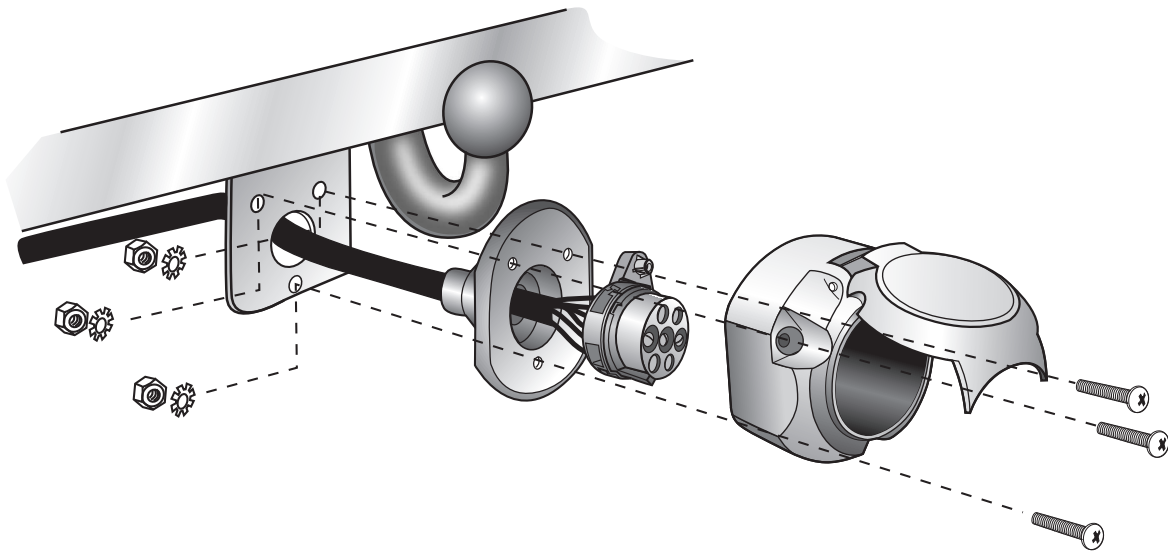

Part No. 19060515RC FORD

Mondeo 4-door 06/07 →

Mondeo 5-door 06/07 →

Mondeo Estate 06/07 →

Electric wiring kit for towbars / 7-pin / 12N / 12 Volt / ISO 1724 Fitting instructions

IMPORTANT!

Installation of the towing electrics kit must be undertaken by a specialist workshop or an appropriately qualified person. Before starting work, you must read the installation instructions through completely. After installing the towing electrics kit, the installation instructions should be kept with the vehicle service documentation.