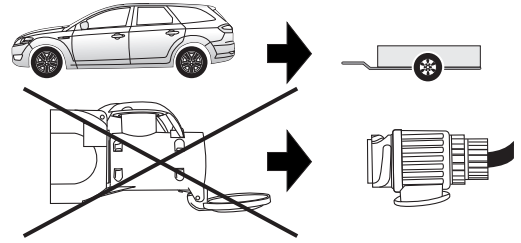

90500331

37

90500543

Set up trailer operation

The activation of the

- trailer indicator monitoring
- rear fog light deactivation
- PDC deactivation

must be carried out using the FORD Service Tester IDS as follows: