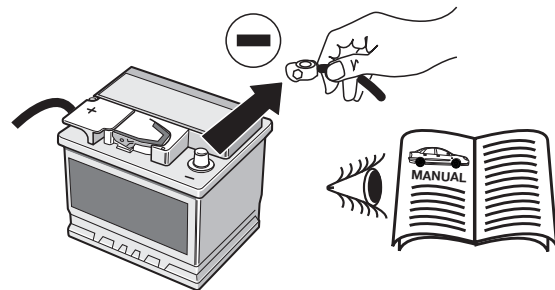

SYMBOL EXPLANATION

	left (58-L) respectively right (58-R) tail light
	stop light (54) / high mounted, third stop light (54)
	turn signal indicator left
	turn signal indicator right
	rear fog light(s)
	reversing light(s)
	Permanent power supply / 13pin socket, chamber 9
	charging wire for trailer fridge / 13pin socket, chamber 10
	trailer / trailer recognition
	Permanent current power supply
	Ground or Earth (31)
	ground connection battery terminal lug
	positive connection battery terminal lug
	fuse / fuse capacity 20 Ampère

	cigarette lighter / accessory socket
	loudspeaker / buzzer
	Park Distance Control
	switch / source of function
	Connect together
	Disconnect
	Look at / See further information
	Look carefully at selected area
	Present / Occupied / OK
	Not present / Not occupied / Not OK
	left
	right
	acoustic indication
	attention / important advice

90500760

IMPORTANT!

In order to avoid mal-functions and damage to the vehicle's electrical system the earth terminal **must** be disconnected from the vehicle's battery **before starting work!**

Both the CFC trailer module and the vehicle's control unit for the electrical system can be damaged during work on the CAN data bus connections if the battery is not disconnected!

Please pay attention to the manufacturer's instructions when disconnecting and reconnecting the vehicle's battery!

90010216