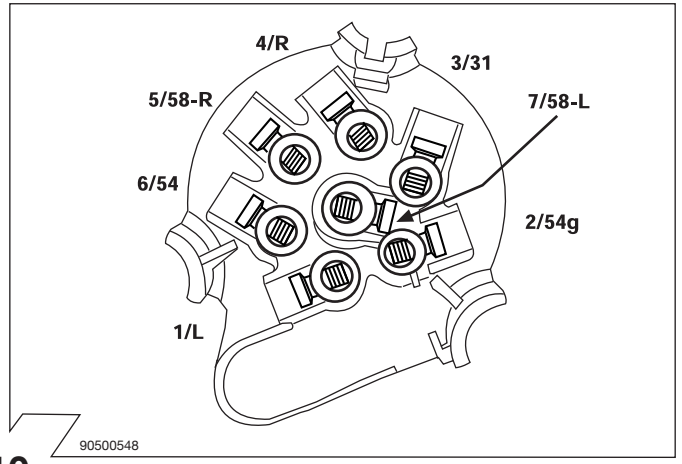

10
90500548

ISO 1724	Belegung der Steckdose/Socket Configuration Correspondance des Contacts de la prise Cavi della presa elettrica sono abbinati			
	1/L	BK/WT	21W	
	2	WT	42W	
	3/31	BR		
	4/R	BK/GN	21W	
	5/58-R	GY/RD	52W	
	6/54	BK/RD	63W	
	7/58-L	GY/BK	52W	

11
90500167