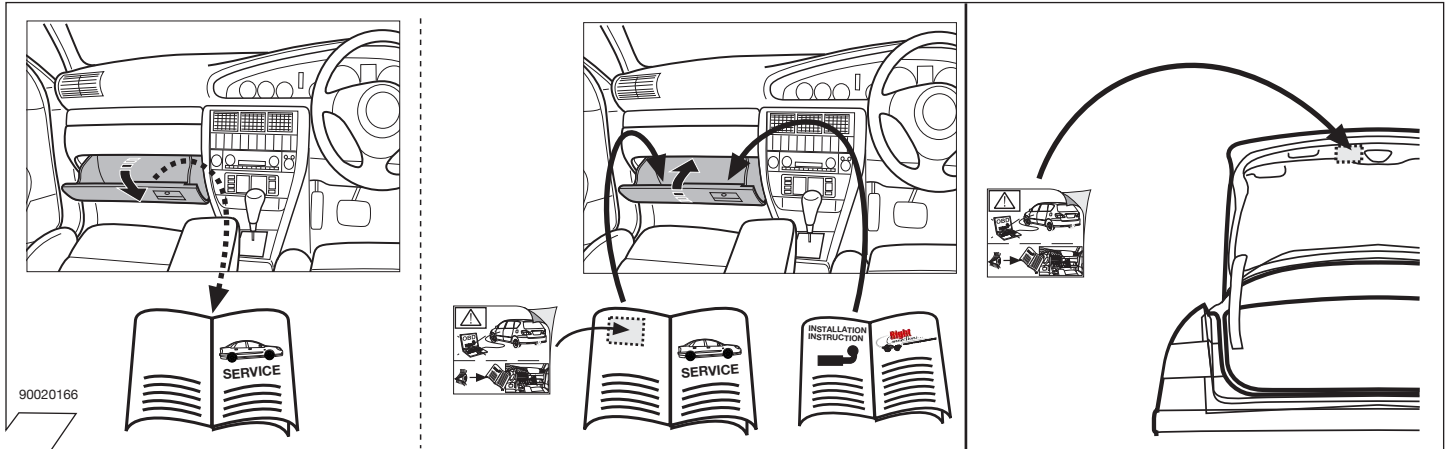

35 90020166