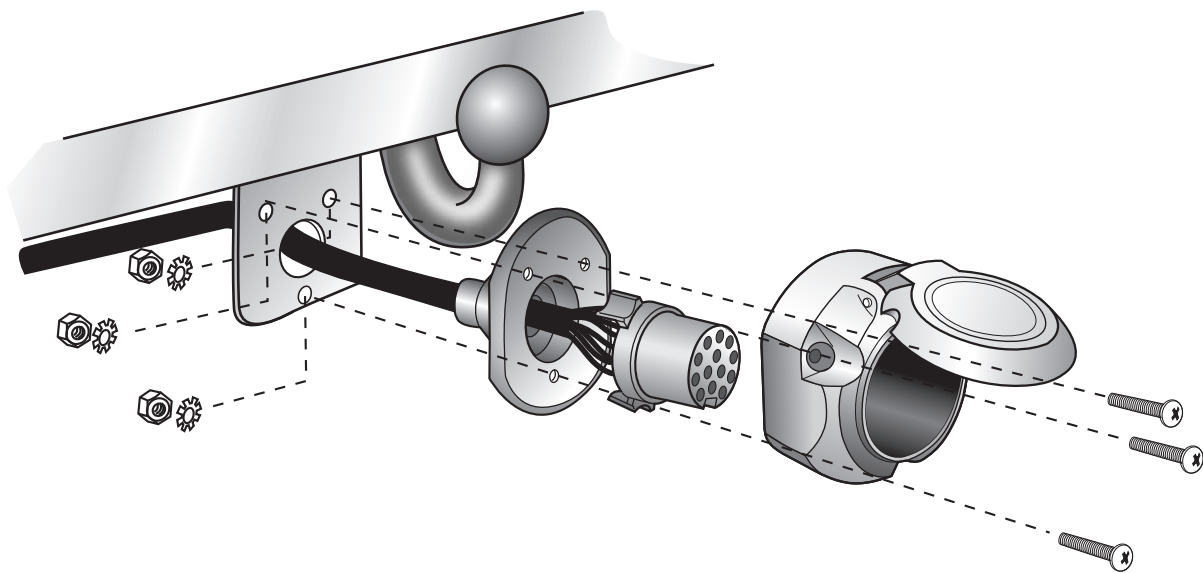

Part No. 29060518RC FORD

Kuga

06/08 →

Electric wiring kit for towbars / 13-pin / 12 Volt / ISO 11446 Fitting instructions

IMPORTANT!

Installation of the towing electrics kit must be undertaken by a specialist workshop or an appropriately qualified person. Before starting work, you must read the installation instructions through completely. After installing the towing electrics kit, the installation instructions should be kept with the vehicle service documentation.