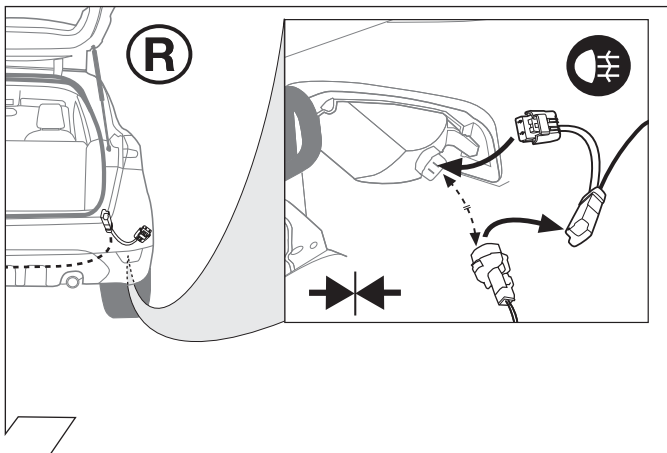

ISO 11446	Belegung der Steckdose / Maximale Ausgangsleistung Socket configuration / Maximum power output Correspondance des contacts de la prise / Puissance de sortie maximale Abbinamento della presa / Uscita di alimentazione massima Indeling van de stekkerdoos / maximaal uitgangsvermogen		
	1/L	YL	21W
	2	BL	42W
	3/31	WT	
	4/R	GN	21W
	5/58-R	BR	52W
	6/54	RD	63W
	7/58-L	BK	52W
	8	PK	42W
	9	OR	240W
	10	GY	180W
	11	WT/BK	
	12		
	13	WT/RD	

90020157

9

10

90500222

11

90500212

12

90500223

13

14

15