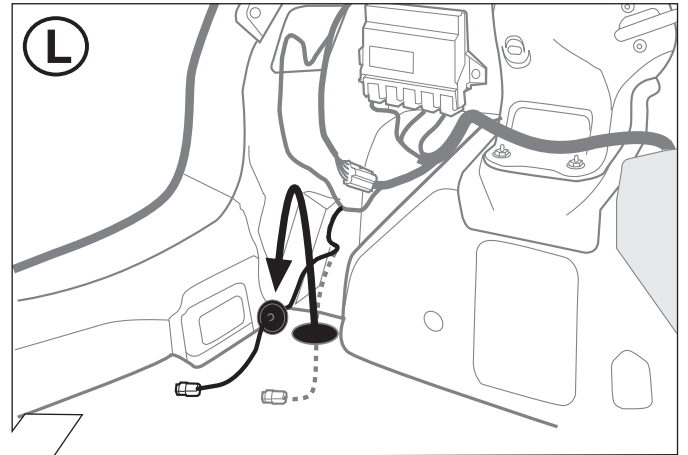

2

3

4

5

6

7

	(GB)	(D)	(E)	(F)	(I)	(P)	(NL)	(DK)	(N)	(S)	(FIN)	(CZ)	(H)	(PL)
BK	Black	Schwarz	Negro	Noir	Nero	Preto	Zwart	Sort	Svart	Svart	Musta	Černá	Fekete	Czarny
RD	Red	Rot	Rojo	Rouge	Rosso	Vermelho	Rood	Rød	Rød	Röd	Punainen	Červená	Piros	Czerwony
GN	Green	Grün	Verde	Vert	Verde	Verde	Groen	Gron	Grønt	Grön	Vihreä	Zelená	Zöld	Zielony
OR	Orange	Orange	Naranja	Orange	Arancione	Laranja	Oranje	Orange	Orange	Orange	Oranssi	Oranzová	Narancs	Pomarańczowy
VT	Violet	Violett	Violeta	Violet	Viola	Violeta	Violet	Violet	Fiolett	Violett	Violetti	Fialová	Ibolya	Fioletowy
PK	Pink	Pink	Pink	Rose	Rosa	Cor-de-Rosa	Paars	Pink	Pink	Rosa	Pinkki	Růžová	Rózsaszín	Różowy
BL	Blue	Blau	Azul	Bleu	Blu	Azul	Blauw	Blå	Blått	Blå	Sininen	Modrá	Kék	Niebieski
YL	Yellow	Gelb	Amarillo	Jaune	Giallo	Amarelo	Geel	Gul	Gult	Gul	Keltainen	Zlutá	Sárga	Żółty
WT	White	Weiss	Blanco	Blanc	Bianco	Branco	Wit	Hvid	Hvitt	Vit	Valkoinen	Bílá	Fehér	Biały
BR	Brown	Braun	Marrón	Brun	Marrone	Marrom	Bruin	Brun	Brunt	Brun	Ruskea	Hnědá	Barna	Brazowy
GY	Grey	Grau	Gris	Gris	Grigio	Cinzeno	Grijs	Grå	Grått	Grå	Harmaa	Sedá	Szürke	Szary

8

90500580