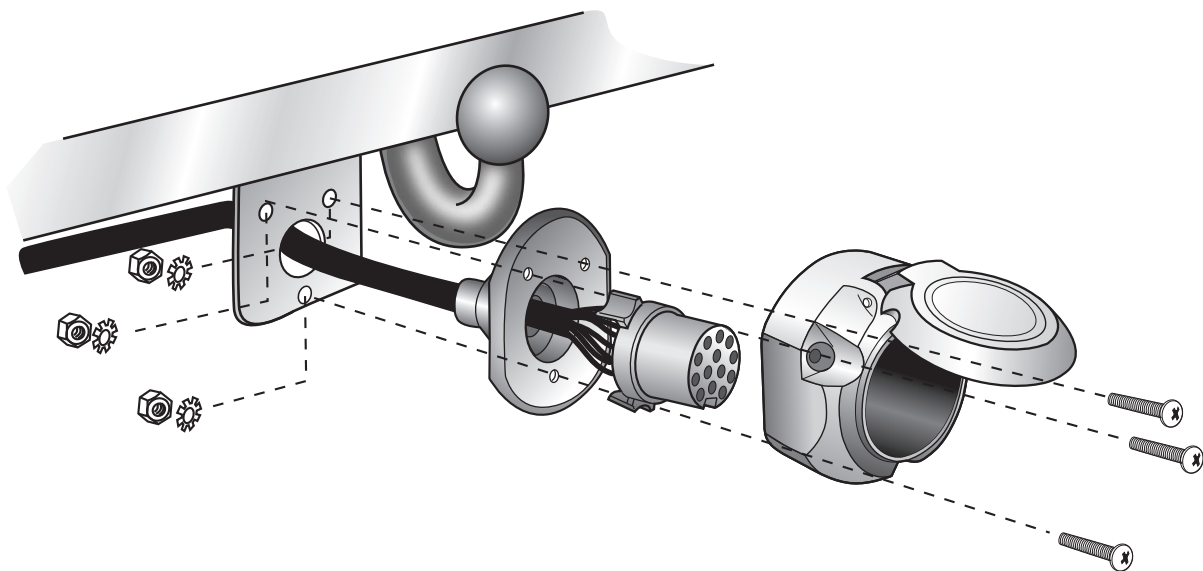

Part No. 29040503RC

MERCEDES BENZ

E-Class

W211 Saloon 03/02 →

S211 Estate 03/03 →

Electric wiring kit for towbars / 13-pin / 12 Volt / ISO 11446

Fitting instructions

IMPORTANT!

Installation of the towing electrics kit must be undertaken by a specialist workshop or an appropriately qualified person. Before starting work, you must read the installation instructions through completely. After installing the towing electrics kit, the installation instructions should be kept with the vehicle service documentation.