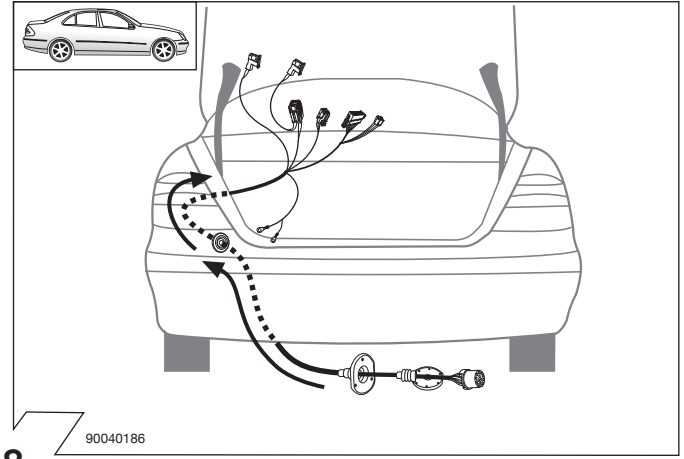

5

6

7

8

9

10

	GB	D	E	F	I	P	NL	DK	N	S	FIN	CZ	H	PL
BK	Black	Schwarz	Negro	Noir	Nero	Preto	Zwart	Sort	Svart	Svart	Musta	Černá	Fekete	Czarny
RD	Red	Rot	Rojo	Rouge	Rosso	Vermelho	Rood	Rød	Rød	Röd	Punainen	Červená	Piros	Czerwony
GN	Green	Grün	Verde	Vert	Verde	Verde	Groen	Grøn	Grønt	Grön	Vihreä	Zelená	Zöld	Zielony
OR	Orange	Orange	Naranja	Orange	Arancione	Laranja	Oranje	Orange	Orange	Orange	Oranssi	Oranzová	Narancs	Pomarańczowy
VT	Violet	Violett	Violeta	Violet	Viola	Violeta	Violet	Violet	Fiolett	Violett	Violetti	Fialová	Ibolya	Fioletowy
PK	Pink	Pink	Pink	Rose	Rosa	Cor-de-Rosa	Paars	Pink	Pink	Rosa	Pinkki	Růžová	Rózsaszín	Różowy
BL	Blue	Blau	Azul	Bleu	Blu	Azul	Blauw	Blå	Blått	Blå	Sininen	Modrá	Kék	Niebieski
YL	Yellow	Gelb	Amarillo	Jaune	Giallo	Amarelo	Geel	Gul	Gult	Gul	Keltainen	Slutá	Sárga	Żółty
WT	White	Weiss	Blanco	Blanc	Bianco	Branco	Wit	Hvid	Hvitt	Vit	Valkoinen	Bílá	Fehér	Biały
BR	Brown	Braun	Marrón	Brun	Marrone	Marrom	Bruin	Brun	Brunt	Brun	Ruskea	Hnědá	Barna	Brazowy
GY	Grey	Grau	Gris	Gris	Grigio	Cinzeno	Grijs	Grå	Grått	Grå	Harmaa	Zedá	Szürke	Szary

11

90500580