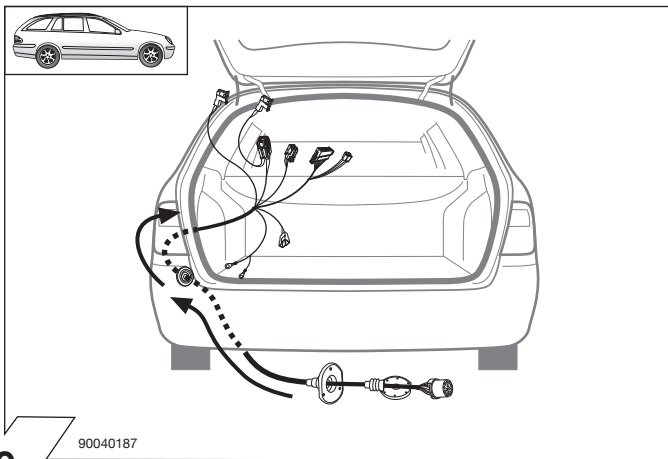

5

6

7

8

9

10

	GB	D	E	F	I	P	NL	DK	N	S	FIN	CZ	H	PL
BK	Black	Schwarz	Negro	Noir	Nero	Preto	Zwart	Sort	Svart	Svart	Musta	Černá	Fekete	Czarny
RD	Red	Rot	Rojo	Rouge	Rosso	Vermelho	Rood	Rød	Rød	Röd	Punainen	Červená	Piros	Czerwony
GN	Green	Grün	Verde	Vert	Verde	Verde	Groen	Grøn	Grønt	Grön	Vihreä	Zelená	Zöld	Zielony
OR	Orange	Orange	Naranja	Orange	Arancione	Laranja	Oranje	Orange	Orange	Orange	Oranssi	Oranzová	Narancs	Pomarańczowy
VT	Violet	Violett	Violeta	Violet	Viola	Violeta	Violet	Violet	Fiolett	Violett	Violetti	Fialová	Ibolya	Fioletowy
PK	Pink	Pink	Pink	Rose	Rosa	Cor-de-Rosa	Paars	Pink	Pink	Rosa	Pinkki	Růžová	Rózsaszín	Różowy
BL	Blue	Blau	Azul	Bleu	Blu	Azul	Blauw	Blå	Blått	Blå	Sininen	Modrá	Kék	Niebieski
YL	Yellow	Gelb	Amarillo	Jaune	Giallo	Amarelo	Geel	Gul	Gult	Gul	Keltainen	Slutá	Sárga	Żółty
WT	White	Weiss	Blanco	Blanc	Bianco	Branco	Wit	Hvid	Hvitt	Vit	Valkoinen	Bílá	Fehér	Biały
BR	Brown	Braun	Marrón	Brun	Marrone	Marrom	Bruin	Brun	Brunt	Brun	Ruskea	Hnědá	Barna	Brazowy
GY	Grey	Grau	Gris	Gris	Grigio	Cinzeno	Grijs	Grå	Grått	Grå	Harmaa	Zedá	Szürke	Szary

11

90500580