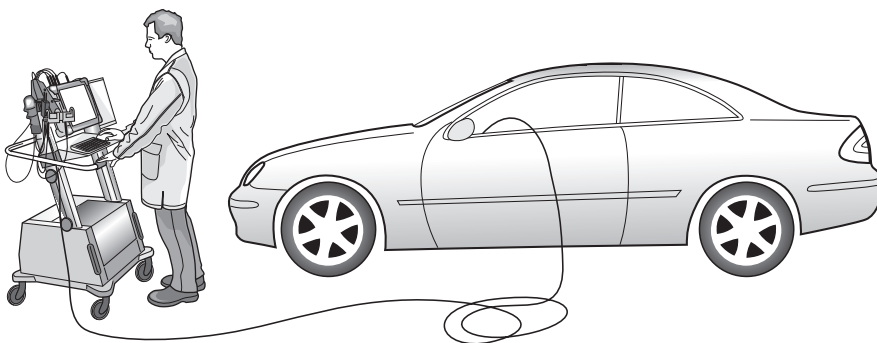

Optional: Adapter socket 62400003

31

90500332

32

90500544

Set up trailer operation

General

After building-in the electrical kit, the mandatory trailer lighting and the trailer indicator monitoring that is prescribed by law in some countries are available with no further switching in the vehicle! Any defect in the trailer direction indicators is shown to the driver by the information display of the instrument panel!

Vehicles with parking assistance

Automatic deactivation of the reversing parking assistance when towing a trailer is effected by the following coding through the diagnostic assistance system:

- control devices
- construction
- ZGW – central gateway
- control device adjustment
- read the coding and change if necessary
- trailer recognition (switch to “present”)
- execute coding (F5)