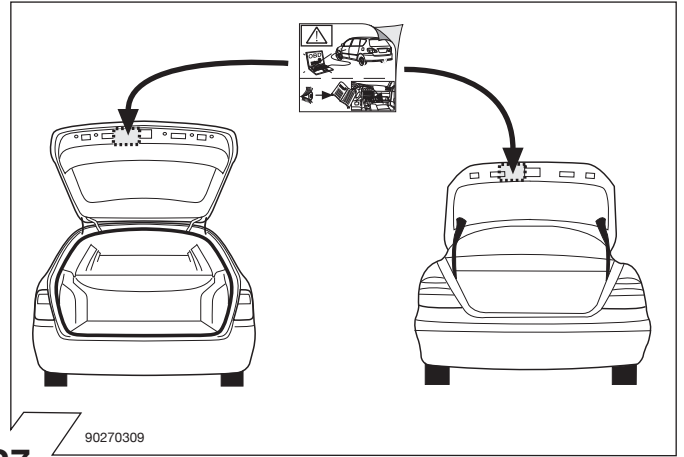

90270309

27