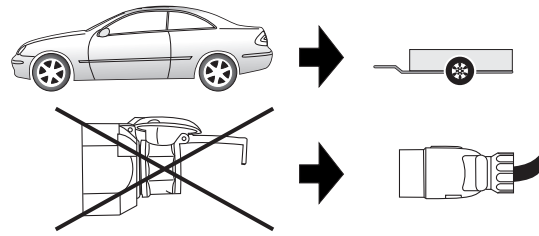

Optional: Adapter socket 62400003

31

90500332

32

90500544

Set up trailer operation

General

After building-in the electrical kit, the mandatory trailer lighting and the trailer indicator monitoring that is prescribed by law in some countries are available with no further switching in the vehicle! Any defect in the trailer direction indicators is shown to the driver by the information display of the instrument panel!