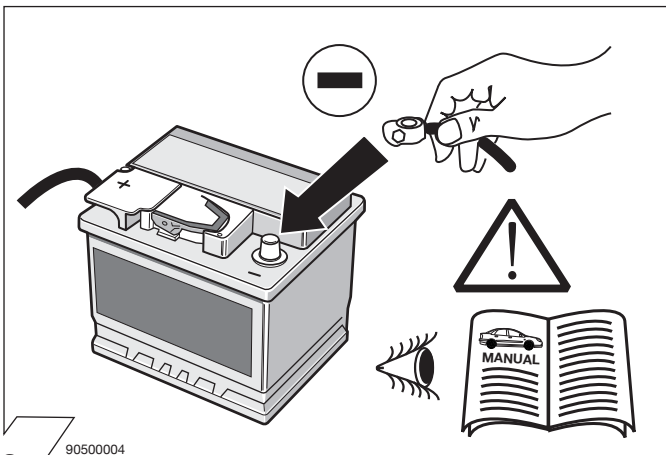

90500004

29