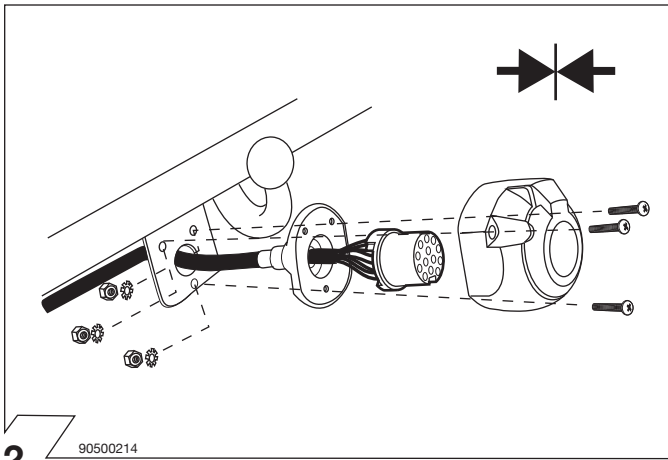

12 90500214