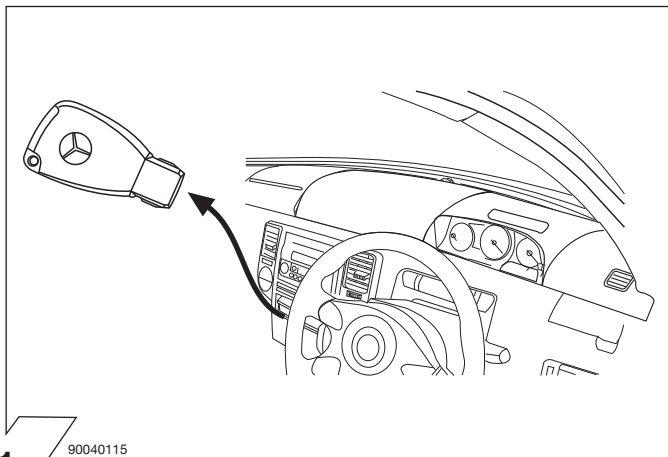

SYMBOL EXPLANATION

	left (58-L) respectively right (58-R) tail light
	stop light (54) / high mounted, third stop light (54)
	turn signal indicator left
	turn signal indicator right
	rear fog light(s)
	reversing light(s)
	Permanent power supply / 13pin socket, chamber 9
	charging wire for trailer fridge / 13pin socket, chamber 10
	trailer / trailer recognition
	Permanent current power supply
	Ground or Earth (31)
	ground connection battery terminal lug
	positive connection battery terminal lug
	fuse / fuse capacity 20 Ampère

	cigarette lighter / accessory socket
	loudspeaker / buzzer
	Park Distance Control
	switch / source of function
	Connect together
	Disconnect
	Look at / See further information
	Look carefully at selected area
	Present / Occupied / OK
	Not present / Not occupied / Not OK
	left
	right
	acoustic indication
	attention / important advice

90500760

1

90040115