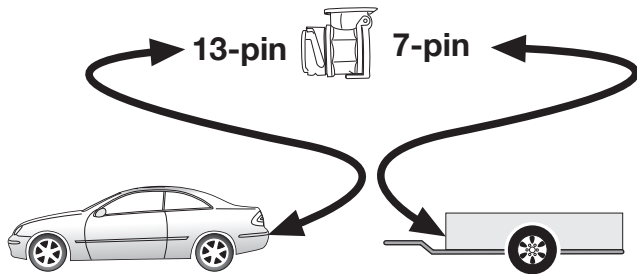

Optional: Adapter socket 62400003

31

90500332

32

90500544

Set up trailer operation

General

After building-in the electrical kit, the mandatory trailer lighting and the trailer indicator monitoring that is prescribed by law in some countries are available with no further switching in the vehicle! Any defect in the trailer direction indicators is shown to the driver by the information display of the instrument panel!