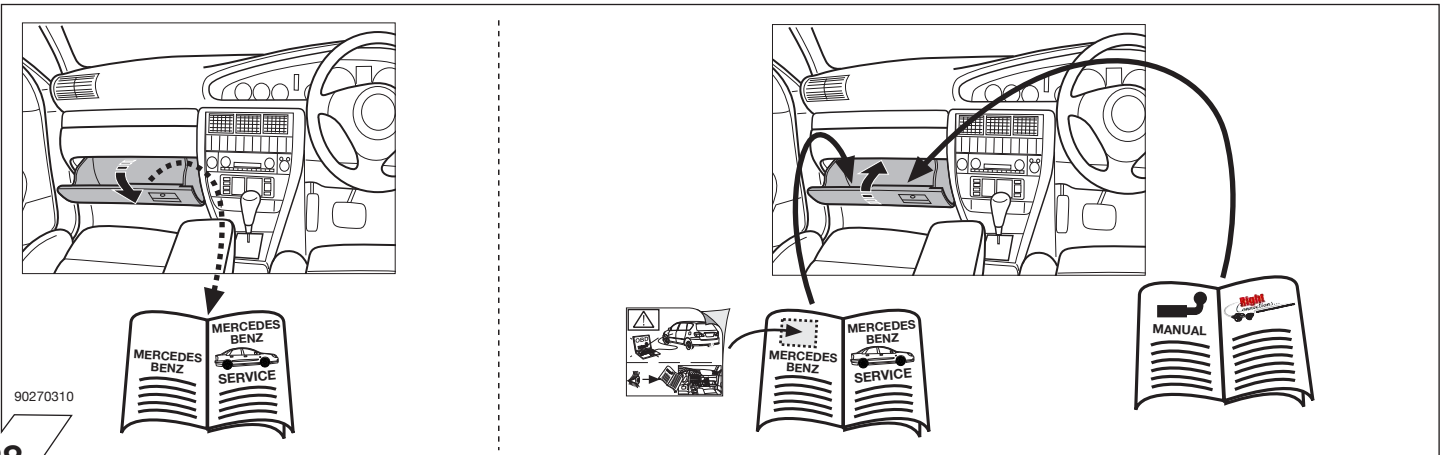

90270310

28