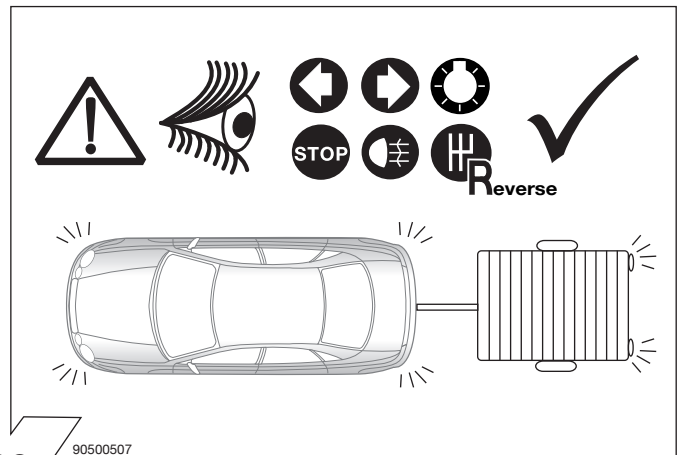

90500507

30