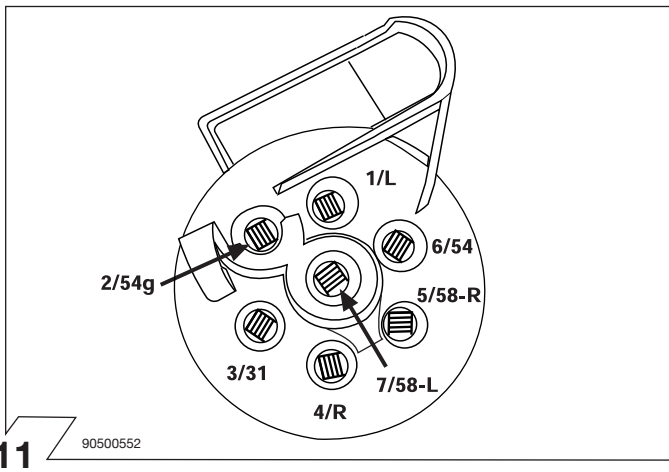

ISO 1724 Belegung der Steckdose/Socket Configuration
Correspondance des Contacts de la prise
Cavi della presa elettrica sono abbinati

	1/L	BK/WT	21W
	2	WT	42W
	3/31	BR	
	4/R	BK/GN	21W
	5/58-R	GY/RD	52W
	6/54	BK/RD	63W
	7/58-L	GY/BK	52W

12

90500580

	GB	D	E	F	I	P	NL	DK	N	S	FIN	CZ	H	PL
BK	Black	Schwarz	Negro	Noir	Nero	Preto	Zwart	Sort	Svart	Svart	Musta	Černá	Fekete	Czarny
RD	Red	Rot	Rojo	Rouge	Rosso	Vermelho	Rood	Rød	Röd	Röd	Punainen	Červená	Piros	Czerwony
GN	Green	Grün	Verde	Vert	Verde	Verde	Groen	Grøn	Grønt	Grön	Vihreä	Zelená	Zöld	Zielony
OR	Orange	Orange	Naranja	Orange	Arancione	Laranja	Oranje	Orange	Orange	Orange	Oranssi	Oran•ová	Narancs	Pomarańczowy
VT	Violet	Violett	Violeta	Violet	Viola	Violeta	Violet	Violet	Fiolett	Violett	Violetti	Fialová	Ibolya	Fioletowy
PK	Pink	Pink	Pink	Rose	Rosa	Cor-de-Rosa	Paars	Pink	Pink	Rosa	Pinkki	Růžová	Rózsaszín	Różowy
BL	Blue	Blau	Azul	Bleu	Blu	Azul	Blauw	Blå	Blått	Blå	Sininen	Modrá	Kék	Niebieski
YL	Yellow	Gelb	Amarillo	Jaune	Giallo	Amarelo	Geel	Gul	Gult	Gul	Keltainen	•lutá	Sárga	Żółty
WT	White	Weiss	Blanco	Blanc	Bianco	Branco	Wit	Hvid	Hvitt	Vit	Valkoinen	Bílá	Fehér	Biały
BR	Brown	Braun	Marrón	Brun	Marrone	Marrom	Bruin	Brun	Brunt	Brun	Ruskea	Hnědá	Barna	Brazowy
GY	Grey	Grau	Gris	Gris	Grigio	Cinzeno	Grijs	Grå	Grått	Grå	Harmaa	•edá	Szürke	Szary

13