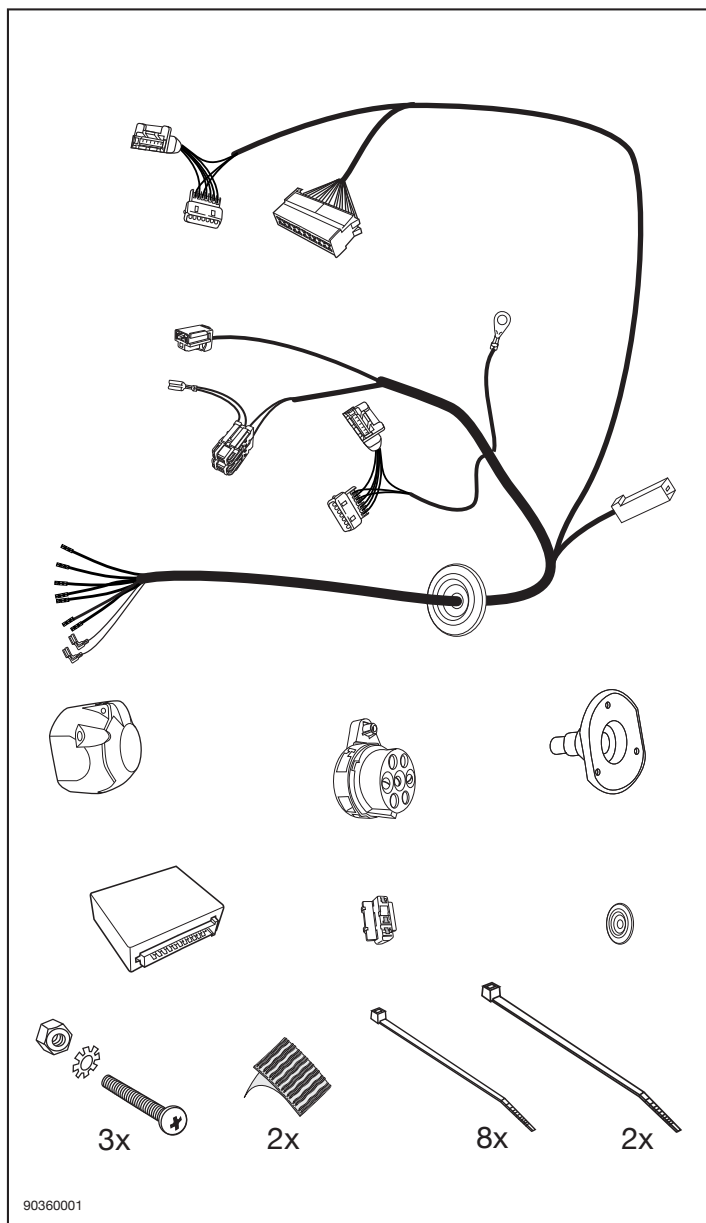

Part No. 19360500RC JAGUAR

X-Type Saloon 06/01 →

Installation of the towing electrics kit must be undertaken by a specialist workshop or an appropriately qualified person. Before starting work, you must read the installation instructions through completely. After installing the towing electrics kit, the installation instructions should be kept with the vehicle service documentation.

All claims under the guarantee will lapse in case of improper use or modification of the towing electrics kit or any of its component parts. When driving without a trailer or load carrier, any adapter installed must be removed from the electrical socket. We reserve the right to alter the design, content or colour. We accept no liability for any errors in these instructions. All details and illustrations are non-binding.

24

25

26