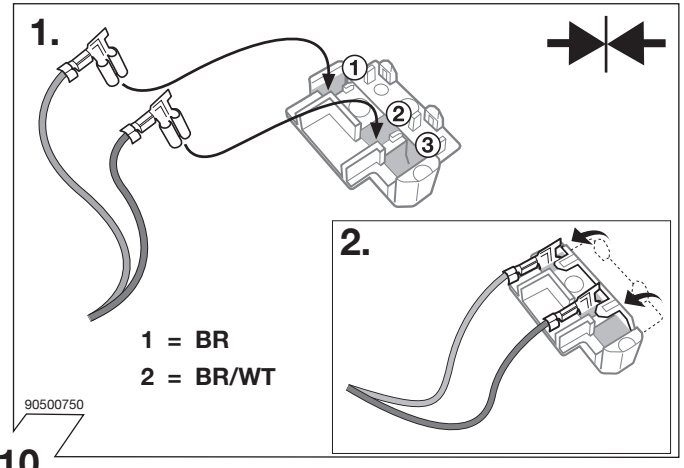

ISO 1724 Belegung der Steckdose/Socket Configuration
Correspondance des Contacts de la prise
Cavi della presa elettrica sono abbinati

	1/L	BK/WT	21W
	2	WT	42W
	3/31	BR	
	4/R	BK/GN	21W
	5/58-R	GY/RD	52W
	6/54	BK/RD	63W
	7/58-L	GY/BK	52W

12

90500580

	GB	D	E	F	I	P	NL	DK	N	S	FIN	CZ	H	PL
BK	Black	Schwarz	Negro	Noir	Nero	Preto	Zwart	Sort	Svart	Svart	Musta	Černá	Fekete	Czarny
RD	Red	Rot	Rojo	Rouge	Rosso	Vermelho	Rood	Rød	Röd	Röd	Punainen	Červená	Piros	Czerwony
GN	Green	Grün	Verde	Vert	Verde	Verde	Groen	Grøn	Grønt	Grön	Vihreä	Zelená	Zöld	Zielony
OR	Orange	Orange	Naranja	Orange	Arancione	Laranja	Oranje	Orange	Orange	Orange	Oranssi	Oran•ová	Narancs	Pomarańczowy
VT	Violet	Violett	Violeta	Violet	Viola	Violeta	Violet	Violet	Fiolett	Violett	Violetti	Fialová	Ibolya	Fioletowy
PK	Pink	Pink	Pink	Rose	Rosa	Cor-de-Rosa	Paars	Pink	Pink	Rosa	Pinkki	Růžová	Rózsaszín	Różowy
BL	Blue	Blau	Azul	Bleu	Blu	Azul	Blauw	Blå	Blått	Blå	Sininen	Modrá	Kék	Niebieski
YL	Yellow	Gelb	Amarillo	Jaune	Giallo	Amarelo	Geel	Gul	Gult	Gul	Keltainen	•lutá	Sárga	Żółty
WT	White	Weiss	Blanco	Blanc	Bianco	Branco	Wit	Hvid	Hvitt	Vit	Valkoinen	Bílá	Fehér	Biały
BR	Brown	Braun	Marrón	Brun	Marrone	Marrom	Bruin	Brun	Brunt	Brun	Ruskea	Hnědá	Barna	Brazowy
GY	Grey	Grau	Gris	Gris	Grigio	Cinzeno	Grijs	Grå	Grått	Grå	Harmaa	•edá	Szürke	Szary

13