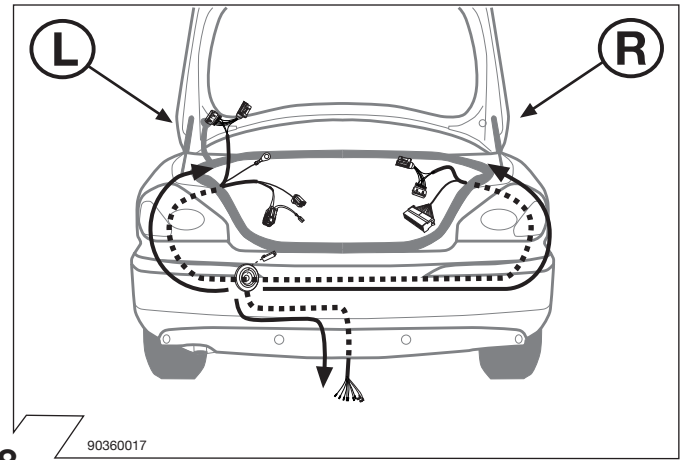

ISO 1724 Belegung der Steckdose/Socket Configuration
Correspondance des Contacts de la prise
Cavi della presa elettrica sono abbinati

	1/L	BK/WT	21W
	2	WT	42W
	3/31	BR	
	4/R	BK/GN	21W
	5/58-R	GY/RD	52W
	6/54	BK/RD	63W
	7/58-L	GY/BK	52W

12

90500580

	GB	D	E	F	I	P	NL	DK	N	S	FIN	CZ	H	PL
BK	Black	Schwarz	Negro	Noir	Nero	Preto	Zwart	Sort	Svart	Svart	Musta	Černá	Fekete	Czarny
RD	Red	Rot	Rojo	Rouge	Rosso	Vermelho	Rood	Rød	Röd	Röd	Punainen	Červená	Piros	Czerwony
GN	Green	Grün	Verde	Vert	Verde	Verde	Groen	Grøn	Grønt	Grön	Vihreä	Zelená	Zöld	Zielony
OR	Orange	Orange	Naranja	Orange	Arancione	Laranja	Oranje	Orange	Orange	Orange	Oranssi	Oran•ová	Narancs	Pomarańczowy
VT	Violet	Violett	Violeta	Violet	Viola	Violeta	Violet	Violet	Fiolett	Violett	Violetti	Fialová	Ibolya	Fioletowy
PK	Pink	Pink	Pink	Rose	Rosa	Cor-de-Rosa	Paars	Pink	Pink	Rosa	Pinkki	Růžová	Rózsaszín	Różowy
BL	Blue	Blau	Azul	Bleu	Blu	Azul	Blauw	Blå	Blått	Blå	Sininen	Modrá	Kék	Niebieski
YL	Yellow	Gelb	Amarillo	Jaune	Giallo	Amarelo	Geel	Gul	Gult	Gul	Keltainen	•lutá	Sárga	Żółty
WT	White	Weiss	Blanco	Blanc	Bianco	Branco	Wit	Hvid	Hvitt	Vit	Valkoinen	Bílá	Fehér	Biały
BR	Brown	Braun	Marrón	Brun	Marrone	Marrom	Bruin	Brun	Brunt	Brun	Ruskea	Hnědá	Barna	Brazowy
GY	Grey	Grau	Gris	Gris	Grigio	Cinzeno	Grijs	Grå	Grått	Grå	Harmaa	•edá	Szürke	Szary

13