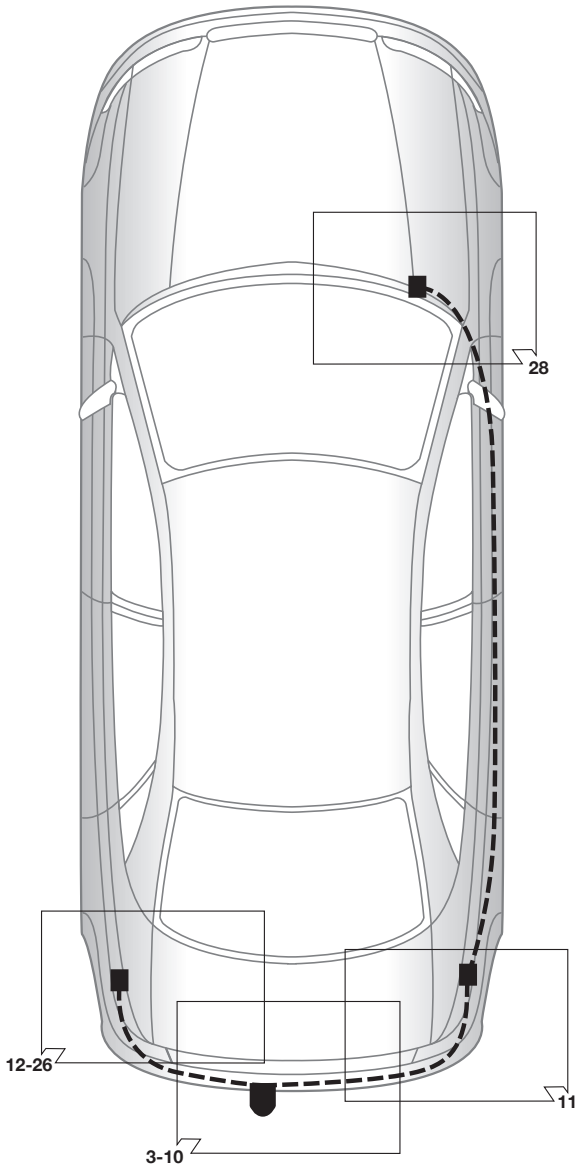

# Part No. 19220501RC SKODA

Octavia Hatchback 12/96 →

Octavia Estate 07/98 →

Installation of the towing electrics kit must be undertaken by a specialist workshop or an appropriately qualified person. Before starting work, you must read the installation instructions through completely. After installing the towing electrics kit, the installation instructions should be kept with the vehicle service documentation.