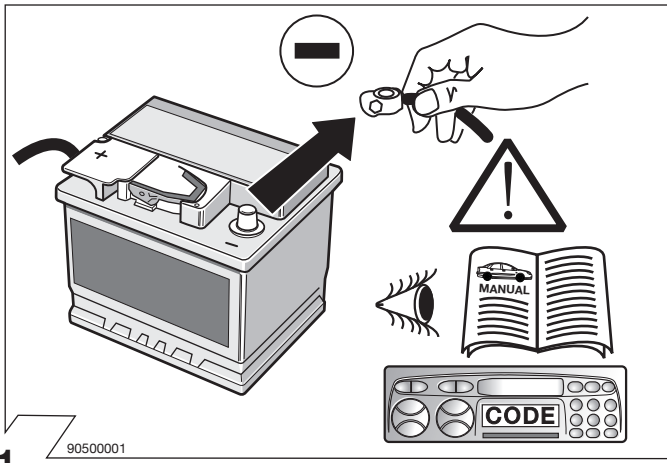

1 90500001

2 90220020

3

4 90220084

5 90500211

6 90500270

7 90500311

8 90500225