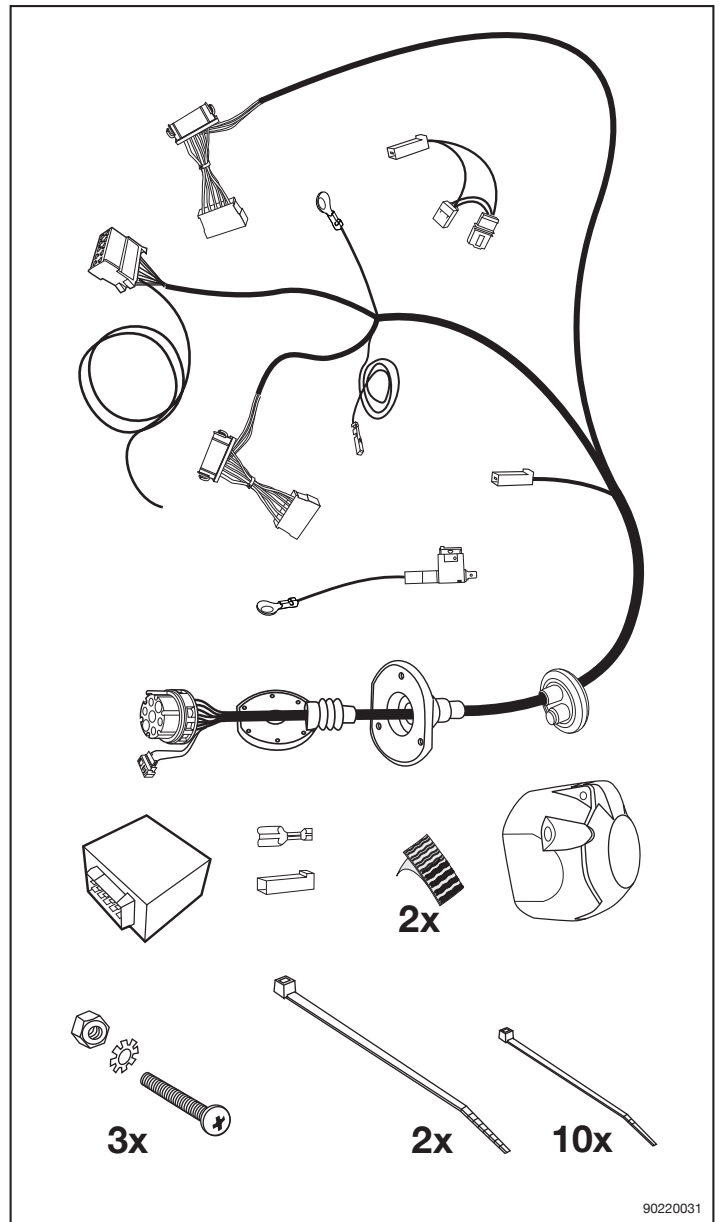

# Part No. 19220501RC SKODA

Octavia Hatchback 12/96 →

Octavia Estate 07/98 →

Installation of the towing electrics kit must be undertaken by a specialist workshop or an appropriately qualified person. Before starting work, you must read the installation instructions through completely. After installing the towing electrics kit, the installation instructions should be kept with the vehicle service documentation.

All claims under the guarantee will lapse in case of improper use or modification of the towing electrics kit or any of its component parts. When driving without a trailer or load carrier, any adapter installed must be removed from the electrical socket. We reserve the right to alter the design, content or colour. We accept no liability for any errors in these instructions. All details and illustrations are non-binding.

22

~~**P**~~ 

 **BR/WT**

90220006

23

 **25 - 26**

**29 - 34**

 **27 - 34**

9022xxxx

24

31 90500004

32 90500507

33 90500542

33 90500331

34 90500543