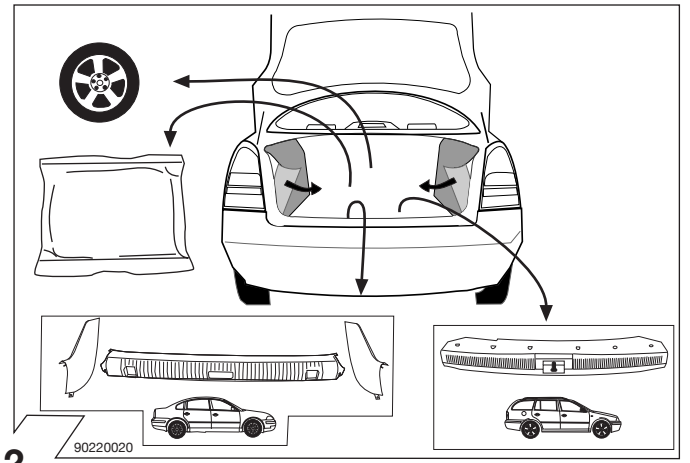

1 90500001

2 90220020

3

4 90220084

5 90500211

6 90500270

7 90500311

8 90500225