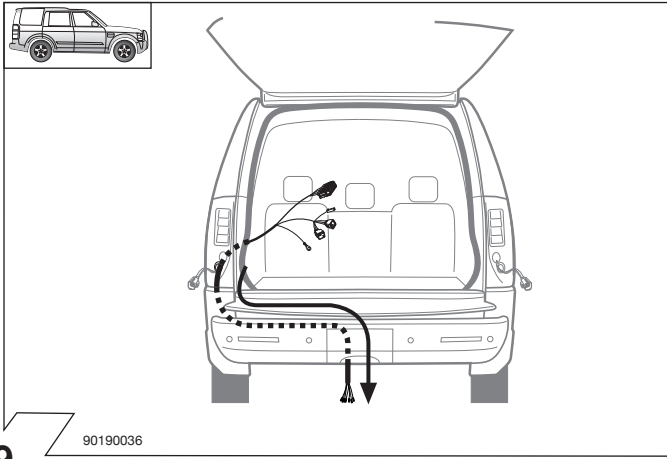

7

8

9

10

11

12

ISO 1724	Belegung der Steckdose/Socket Configuration Correspondance des Contacts de la prise Cavi della presa elettrica sono abbinati			
	1/L	BK/WT	21W	
	2	WT	42W	
	3/31	BR		
	4/R	BK/GN	21W	
	5/58-R	GY/RD	52W	
	6/54	BK/RD	63W	
	7/58-L	GY/BK	52W	
	8/58b	BL/WT	BL/WT	42W

90190046

13

14