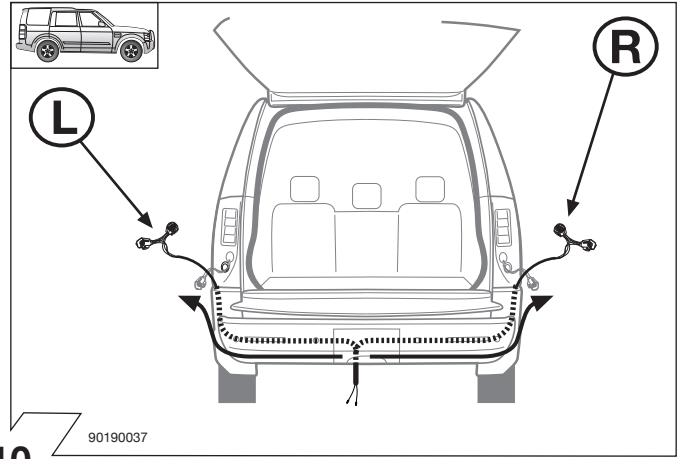

7

8

9

10

11

12

ISO 1724	Belegung der Steckdose/Socket Configuration Correspondance des Contacts de la prise Cavi della presa elettrica sono abbinati			
	1/L	BK/WT	21W	
	2	WT	42W	
	3/31	BR		
	4/R	BK/GN	21W	
	5/58-R	GY/RD	52W	
	6/54	BK/RD	63W	
	7/58-L	GY/BK	52W	
	8/58b	BL/WT	BL/WT	42W

90190046

13

14