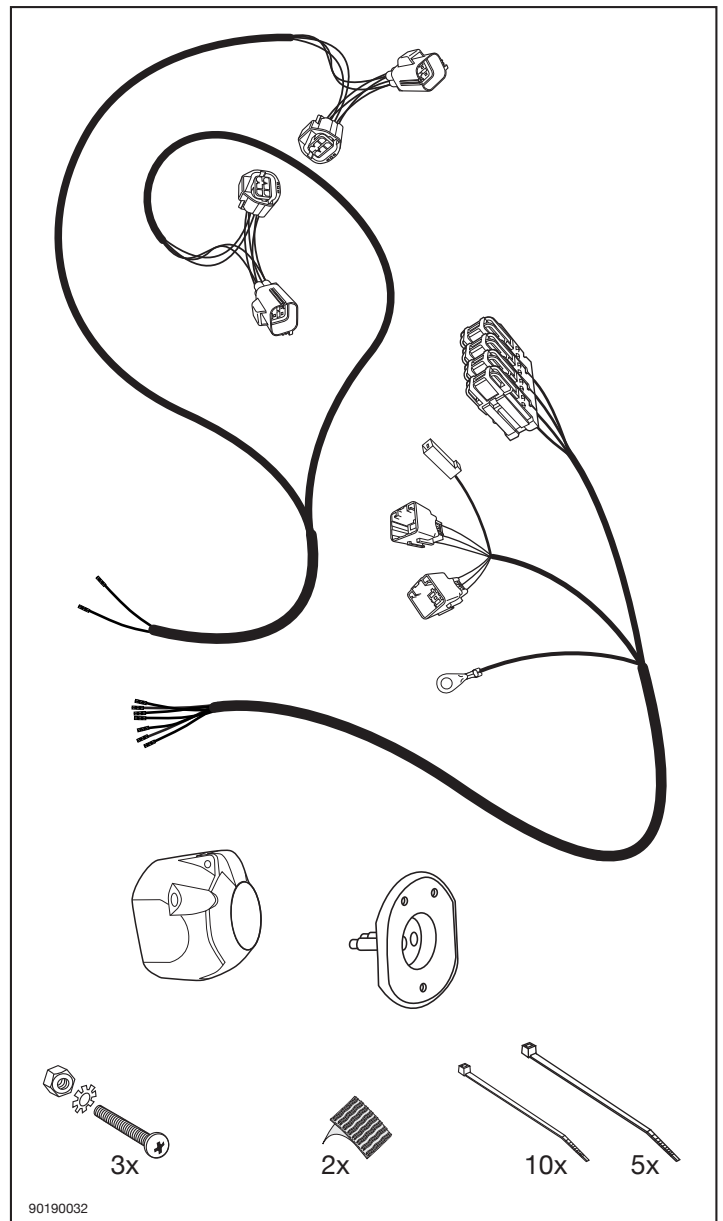

Part No. 19190501RC LAND ROVER

Range Rover Sport 06/05 →

Discovery 12/04 →

! Installation of the towing electric kit must be undertaken by a specialist workshop or an appropriately qualified person. Before starting work, you must read the installation instructions through completely. After installing the towing electric kit, the installation instructions should be kept with the vehicle service documentation.

90190023

19

90190044

20

21

22

23

24