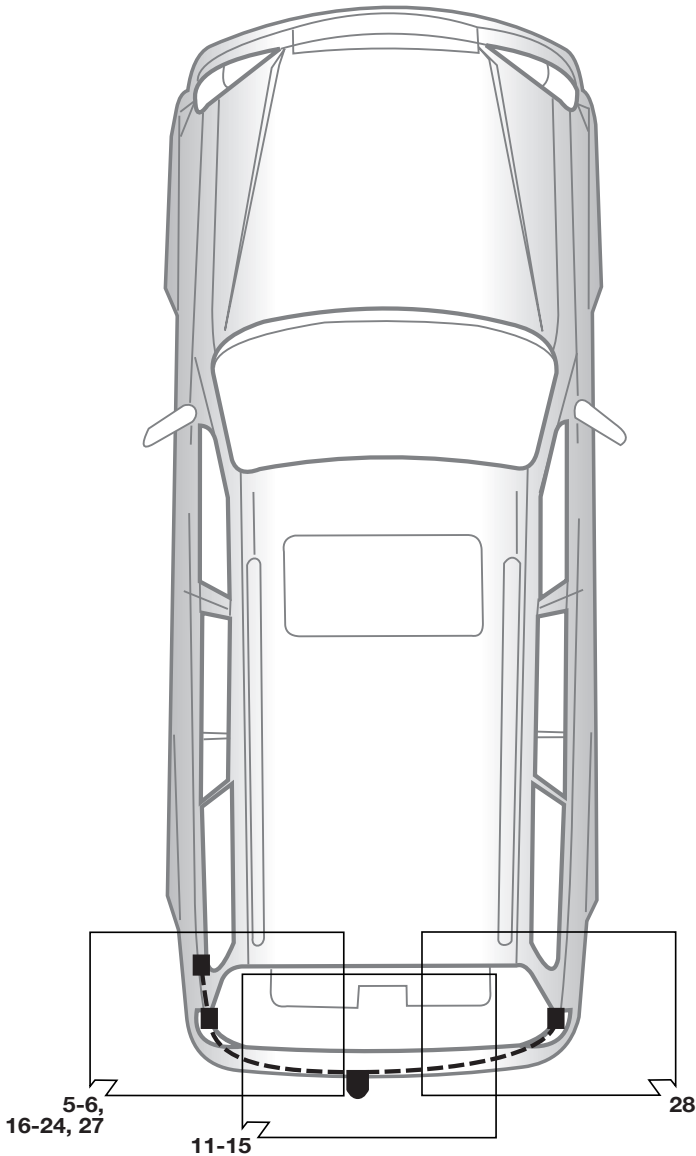

Part No. 19190501RC LAND ROVER

Range Rover Sport 06/05 →

Discovery 12/04 →

! Installation of the towing electric kit must be undertaken by a specialist workshop or an appropriately qualified person. Before starting work, you must read the installation instructions through completely. After installing the towing electric kit, the installation instructions should be kept with the vehicle service documentation.