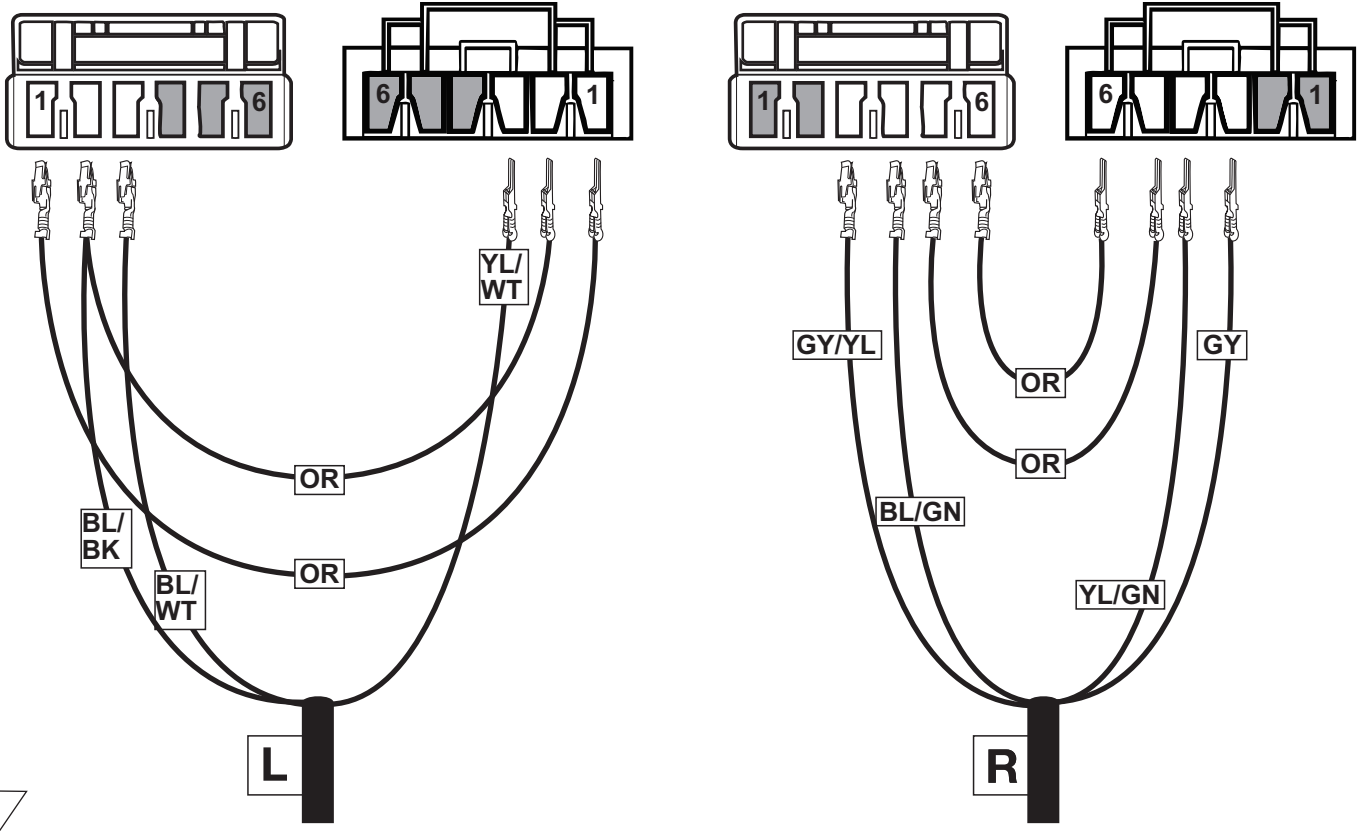

## Electric wiring kit for towbars / 7-pin / 12N / 12 Volt / ISO 1724 Fitting instructions

**IMPORTANT!**

Installation of the towing electrics kit must be undertaken by a specialist workshop or an appropriately qualified person. Before starting work, you must read the installation instructions through completely. After installing the towing electrics kit, the installation instructions should be kept with the vehicle service documentation.

ISO 1724	Belegung der Steckdose/Socket Configuration Correspondance des Contacts de la prise Cavi della presa elettrica sono abbinati		
	1/L	BK/WT	21W
	2	WT	42W
	3/31	BR	
	4/R	BK/GN	21W
	5/58-R	GY/RD	52W
	6/54	BK/RD	63W
	7/58-L	GY/BK	52W

90500580

10

90150348

11

**NOTE! - This pinning is not necessary if kit is delivered pre-pinned**

12

13

90150349

14

19

20

21

22

23

24