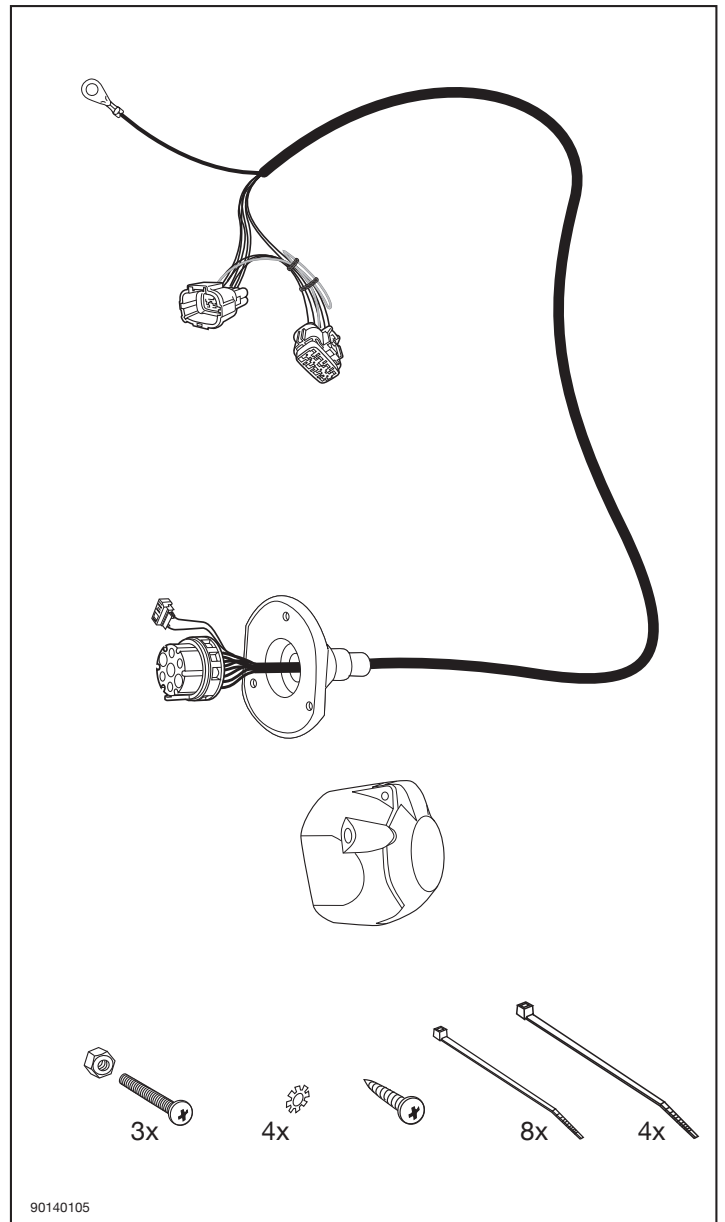

# Part No. 19140500RC NISSAN

Navara

07/05 →

**!** Installation of the towing electrics kit must be undertaken by a specialist workshop or an appropriately qualified person. Before starting work, you must read the installation instructions through completely. After installing the towing electrics kit, the installation instructions should be kept with the vehicle service documentation.

90500001

1

90500270

2

ISO 1724	Belegung der Steckdose/Socket Configuration Correspondance des Contacts de la prise Cavi della presa elettrica sono abbinati		
	1/L	BK/WT	21W
	2	WT	42W
	3/31	BR	
	4/R	BK/GN	21W
	5/58-R	GY/RD	52W
	6/54	BK/RD	63W
	7/58-L	GY/BK	52W