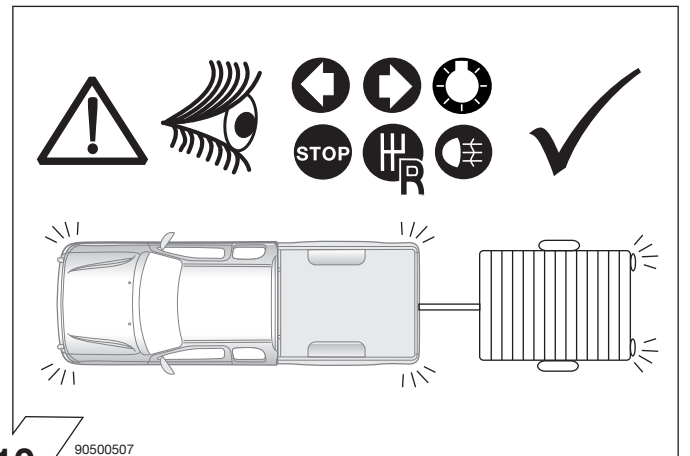

10

90500507