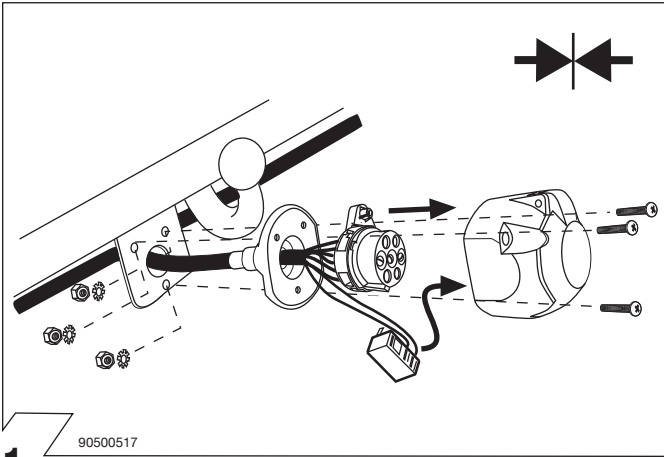

ISO 1724	Belegung der Steckdose / Maximale Ausgangsleistung Socket configuration / Maximum power output Correspondance des contacts de la prise / Puissance de sortie maximale Abbinamento della presa / Uscita di alimentazione massima		
	1/L	BK/WT	21W
	2	WT	42W
	3/31	BR	
	4/R	BK/GN	21W
	5/58-R	GY/RD	52W
	6/54	BK/RD	63W
	7/58-L	GY/BK	52W
	8	BK	

9

90500591

90500517