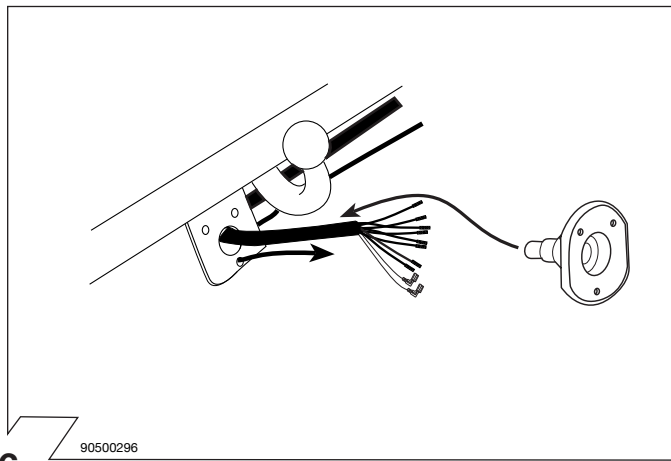

2

3

4

5

6

7

90500580

	GB	D	E	F	I	P	NL	DK	N	S	FIN	CZ	H	PL
BK	Black	Schwarz	Negro	Noir	Nero	Preto	Zwart	Sort	Svart	Svart	Musta	Černá	Fekete	Czarny
RD	Red	Rot	Rojo	Rouge	Rosso	Vermelho	Rood	Rød	Rød	Röd	Punainen	Červená	Piros	Czerwony
GN	Green	Grün	Verde	Vert	Verde	Verde	Groen	Grøn	Grønt	Grön	Vihreä	Zelená	Zöld	Zielony
OR	Orange	Orange	Naranja	Orange	Arancione	Laranja	Oranje	Orange	Orange	Orange	Oranssi	Oranzová	Narancs	Pomarańczowy
VT	Violet	Violett	Violeta	Violet	Viola	Violeta	Violet	Violet	Fiolett	Violett	Violetti	Fialová	Ibolya	Fioletowy
PK	Pink	Pink	Pink	Rose	Rosa	Cor-de-Rosa	Paars	Pink	Pink	Rosa	Pinkki	Růžová	Rózsaszín	Różowy
BL	Blue	Blau	Azul	Bleu	Blu	Azul	Blauw	Blå	Blått	Blá	Sininen	Modrá	Kék	Niebieski
YL	Yellow	Gelb	Amarillo	Jaune	Giallo	Amarelo	Geel	Gul	Gult	Gul	Keltainen	Slutá	Sárga	Żółty
WT	White	Weiss	Blanco	Blanc	Bianco	Branco	Wit	Hvid	Hvitt	Vit	Valkoinen	Bílá	Fehér	Biały
BR	Brown	Braun	Marrón	Brun	Marrone	Marrom	Bruin	Brun	Brunt	Brun	Ruskea	Hnědá	Barna	Brazowy
GY	Grey	Grau	Gris	Gris	Grigio	Cinzeno	Grijs	Grå	Grått	Grå	Harmaa	Zedá	Szürke	Szary

8