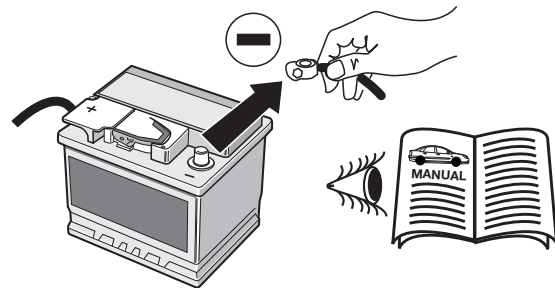

SYMBOL EXPLANATION

	left (58-L) respectively right (58-R) tail light
	stop light (54) / high mounted, third stop light (54)
	turn signal indicator left
	turn signal indicator right
	rear fog light(s)
	reversing light(s)
	Permanent power supply / 13pin socket, chamber 9
	charging wire for trailer fridge / 13pin socket, chamber 10
	trailer / trailer recognition
B+/30	Permanent current power supply
	Ground or Earth (31)
	ground connection battery terminal lug
	positive connection battery terminal lug
	fuse / fuse capacity 20 Ampère

	cigarette lighter / accessory socket
	loudspeaker / buzzer
	Park Distance Control
	switch / source of function
	Connect together
	Disconnect
	Look at / See further information
	Look carefully at selected area
	Present / Occupied / OK
	Not present / Not occupied / Not OK
	left
	right
	acoustic indication
	attention / important advice

90500760

IMPORTANT!

In order to avoid mal-functions and damage to the vehicle's electrical system the earth terminal **must** be disconnected from the vehicle's battery **before starting work!**

Both the trailer module and the vehicle's control unit for the electrical system can be damaged during work on the CAN data bus connections if the battery is not disconnected!

Please pay attention to the manufacturer's instructions when disconnecting and reconnecting the vehicle's battery!

90010216