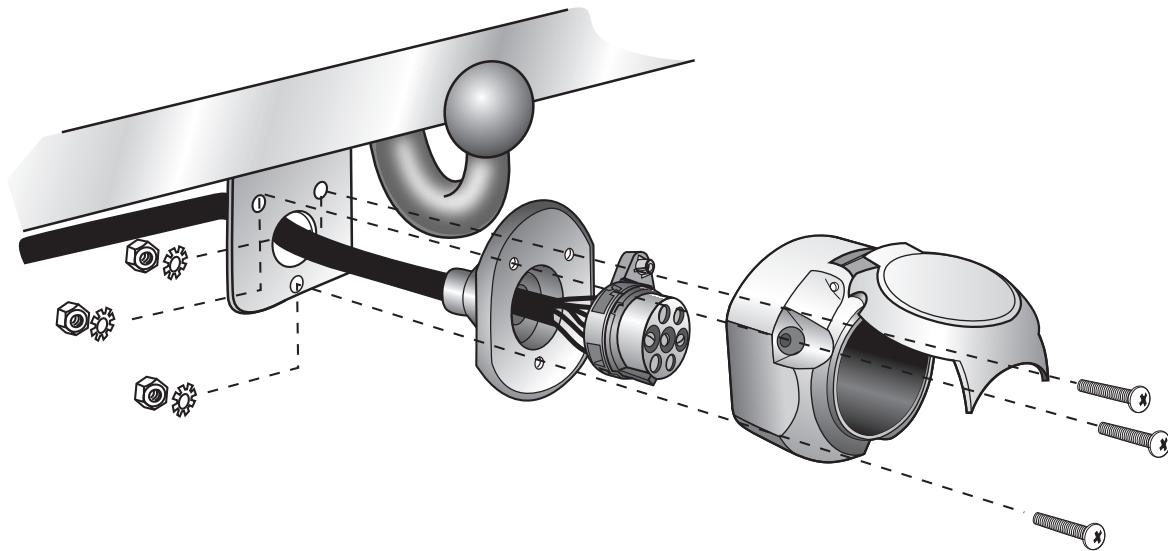

Part No. 19100517RC KIA

CEE'D Sporty Wagon 08/07 →

Electric wiring kit for towbars / 7-pin / 12N / 12 Volt / ISO 1724 Fitting instructions

IMPORTANT!

Installation of the towing electrics kit must be undertaken by a specialist workshop or an appropriately qualified person. Before starting work, you must read the installation instructions through completely. After installing the towing electrics kit, the installation instructions should be kept with the vehicle service documentation.