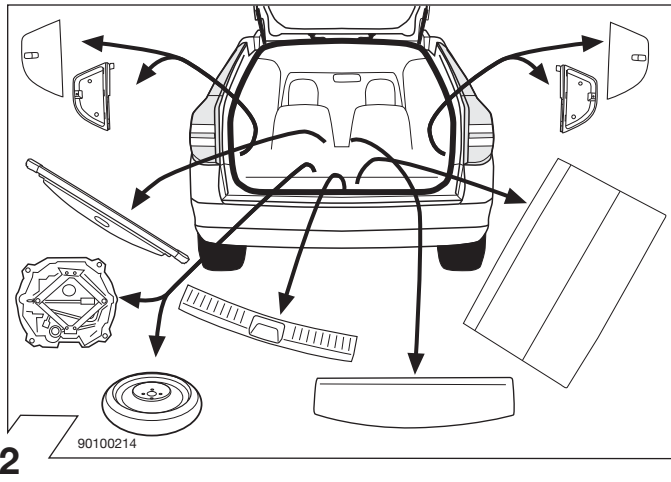

2

3

4

5

6

7

90500580

	GB	D	E	F	I	P	NL	DK	N	S	FIN	CZ	H	PL
BK	Black	Schwarz	Negro	Noir	Nero	Preto	Zwart	Sort	Svart	Svart	Musta	Černá	Fekete	Czarny
RD	Red	Rot	Rojo	Rouge	Rosso	Vermelho	Rood	Rød	Rød	Röd	Punainen	Červená	Piros	Czerwony
GN	Green	Grün	Verde	Vert	Verde	Verde	Groen	Grøn	Grønt	Grön	Vihreä	Zelená	Zöld	Zielony
OR	Orange	Orange	Naranja	Orange	Arancione	Laranja	Oranje	Orange	Orange	Orange	Oranssi	Oranzová	Narancs	Pomarańczowy
VT	Violet	Violett	Violeta	Violet	Viola	Violeta	Violet	Violet	Fiolett	Violett	Violetti	Fialová	Ibolya	Fioletowy
PK	Pink	Pink	Pink	Rose	Rosa	Cor-de-Rosa	Paars	Pink	Pink	Rosa	Pinkki	Růžová	Rózsaszín	Różowy
BL	Blue	Blau	Azul	Bleu	Blu	Azul	Blauw	Blå	Blått	Blá	Sininen	Modrá	Kék	Niebieski
YL	Yellow	Gelb	Amarillo	Jaune	Giallo	Amarelo	Geel	Gul	Gult	Gul	Keltainen	Slutá	Sárga	Żółty
WT	White	Weiss	Blanco	Blanc	Bianco	Branco	Wit	Hvid	Hvitt	Vit	Valkoinen	Bílá	Fehér	Biały
BR	Brown	Braun	Marrón	Brun	Marrone	Marrom	Bruin	Brun	Brunt	Brun	Ruskea	Hnědá	Barna	Brazowy
GY	Grey	Grau	Gris	Gris	Grigio	Cinzeno	Grijs	Grå	Grått	Grå	Harmaa	Zedá	Szürke	Szary

8