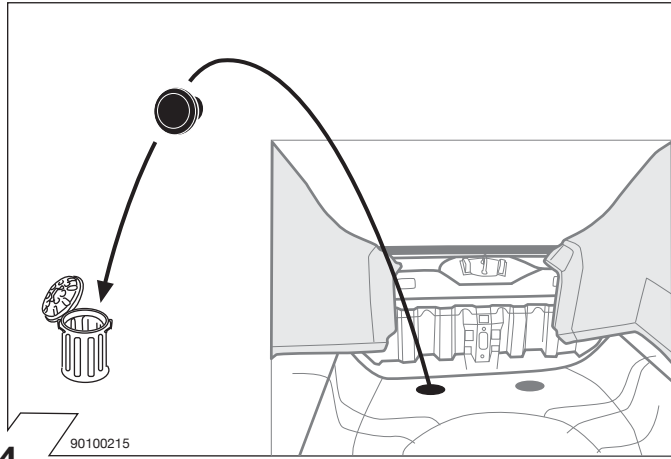

2

3

4

5

6

7

90500580

	GB	D	E	F	I	P	NL	DK	N	S	FIN	CZ	H	PL
BK	Black	Schwarz	Negro	Noir	Nero	Preto	Zwart	Sort	Svart	Svart	Musta	Černá	Fekete	Czarny
RD	Red	Rot	Rojo	Rouge	Rosso	Vermelho	Rood	Rød	Rød	Röd	Punainen	Červená	Piros	Czerwony
GN	Green	Grün	Verde	Vert	Verde	Verde	Groen	Grøn	Grønt	Grön	Vihreä	Zelená	Zöld	Zielony
OR	Orange	Orange	Naranja	Orange	Arancione	Laranja	Oranje	Orange	Orange	Orange	Oranssi	Oranzová	Narancs	Pomarańczowy
VT	Violet	Violett	Violeta	Violet	Viola	Violeta	Violet	Violet	Fiolett	Violett	Violetti	Fialová	Ibolya	Fioletowy
PK	Pink	Pink	Pink	Rose	Rosa	Cor-de-Rosa	Paars	Pink	Pink	Rosa	Pinkki	Růžová	Rózsaszín	Różowy
BL	Blue	Blau	Azul	Bleu	Blu	Azul	Blauw	Blå	Blått	Blá	Sininen	Modrá	Kék	Niebieski
YL	Yellow	Gelb	Amarillo	Jaune	Giallo	Amarelo	Geel	Gul	Gult	Gul	Keltainen	Slutá	Sárga	Żółty
WT	White	Weiss	Blanco	Blanc	Bianco	Branco	Wit	Hvid	Hvitt	Vit	Valkoinen	Bílá	Fehér	Biały
BR	Brown	Braun	Marrón	Brun	Marrone	Marrom	Bruin	Brun	Brunt	Brun	Ruskea	Hnědá	Barna	Brazowy
GY	Grey	Grau	Gris	Gris	Grigio	Cinzeno	Grijs	Grå	Grått	Grå	Harmaa	Zedá	Szürke	Szary

8