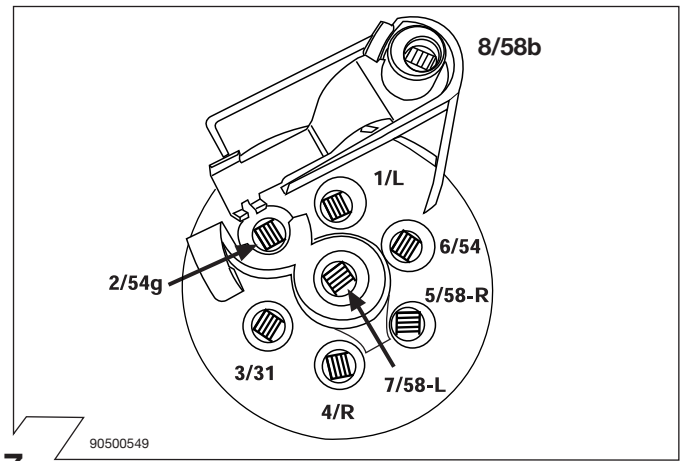

7

90500580

	GB	D	E	F	I	P	NL	DK	N	S	FIN	CZ	H	PL
BK	Black	Schwarz	Negro	Noir	Nero	Preto	Zwart	Sort	Svart	Svart	Musta	Černá	Fekete	Czarny
RD	Red	Rot	Rojo	Rouge	Rosso	Vermelho	Rood	Rød	Rød	Röd	Punainen	Červená	Piros	Czerwony
GN	Green	Grün	Verde	Vert	Verde	Verde	Groen	Grøn	Grønt	Grön	Vihreä	Zelená	Zöld	Zielony
OR	Orange	Orange	Naranja	Orange	Arancione	Laranja	Oranje	Orange	Orange	Orange	Oranssi	Oranzová	Narancs	Pomarańczowy
VT	Violet	Violett	Violeta	Violet	Viola	Violeta	Violet	Violet	Fiolett	Violett	Violetti	Fialová	Ibolya	Fioletowy
PK	Pink	Pink	Pink	Rose	Rosa	Cor-de-Rosa	Paars	Pink	Pink	Rosa	Pinkki	Růžová	Rózsaszín	Różowy
BL	Blue	Blau	Azul	Bleu	Blu	Azul	Blauw	Blå	Blått	Blá	Sininen	Modrá	Kék	Niebieski
YL	Yellow	Gelb	Amarillo	Jaune	Giallo	Amarelo	Geel	Gul	Gult	Gul	Keltainen	Slutá	Sárga	Żółty
WT	White	Weiss	Blanco	Blanc	Bianco	Branco	Wit	Hvid	Hvitt	Vit	Valkoinen	Bílá	Fehér	Biały
BR	Brown	Braun	Marrón	Brun	Marrone	Marrom	Bruin	Brun	Brunt	Brun	Ruskea	Hnědá	Barna	Brazowy
GY	Grey	Grau	Gris	Gris	Grigio	Cinzeno	Grijs	Grå	Grått	Grå	Harmaa	Zedá	Szürke	Szary

8