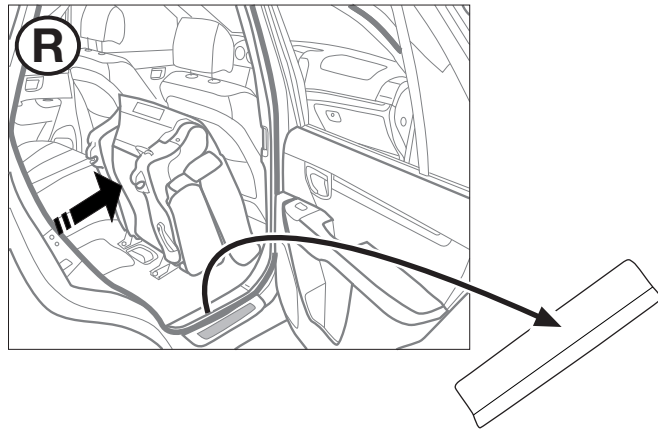

a

Only vehicles with factory fitted PDC.

b

c

Only 7-seat models.