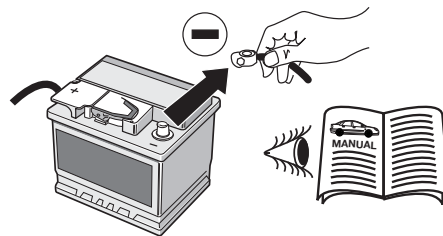

ATTENTION!

In order to avoid mal-functions and damage to the vehicle's electrical system the earth terminal **must** be disconnected from the vehicle's battery **before starting work!**

Both the trailer module and the vehicle's control unit for the electrical system can be damaged during work on the CAN data bus connections if the battery is not disconnected!

Please pay attention to the manufacturer's instructions when disconnecting and reconnecting the vehicle's battery!

90010216

1