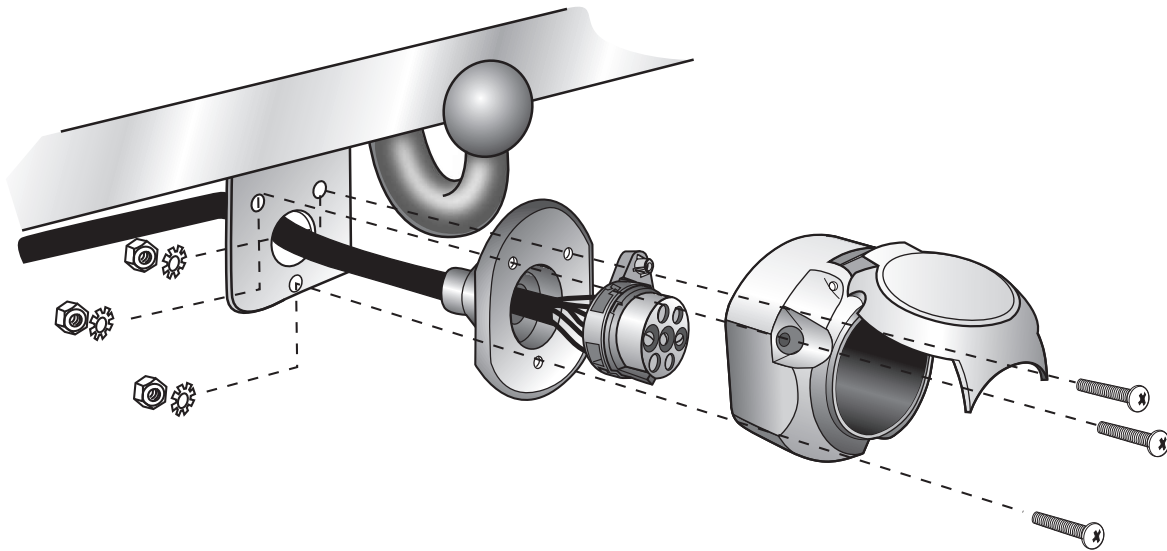

Part No. 19080503RC HYUNDAI

Santa Fe

03/06 →

Electric wiring kit for towbars / 7-pin / 12N / 12 Volt / ISO 1724 Fitting instructions

IMPORTANT!

Installation of the towing electrics kit must be undertaken by a specialist workshop or an appropriately qualified person. Before starting work, you must read the installation instructions through completely. After installing the towing electrics kit, the installation instructions should be kept with the vehicle service documentation.