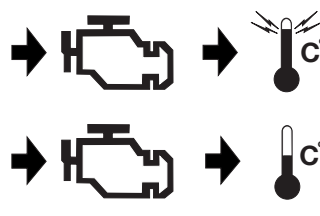

Part No. 19080503RC HYUNDAI

Santa Fe

03/06 →

Electric wiring kit for towbars / 7-pin / 12N / 12 Volt / ISO 1724 Fitting instructions

IMPORTANT!

Installation of the towing electrics kit must be undertaken by a specialist workshop or an appropriately qualified person. Before starting work, you must read the installation instructions through completely. After installing the towing electrics kit, the installation instructions should be kept with the vehicle service documentation.

In case of missing a rear fog lamp on the trailer, it should be retrofitted.

We accept no responsibility and give no guarantee for technical and electrical modifications made after the initial operation of the towing electrics kit by the vehicle manufacturer and which may lead, for example to malfunction of the trailer socket or its peripheries.

SYMBOL EXPLANATION

	left (58-L) respectively right (58-R) tail light		cigarette lighter / accessory socket
	stop light (54) / high mounted, third stop light (54)		loudspeaker / buzzer
	turn signal indicator left		Park Distance Control
	turn signal indicator right		switch / source of function
	rear fog light(s)		Connect together
	reversing light(s)		Disconnect
	Permanent power supply / 13pin socket, chamber 9		Look at / See further information
	charging wire for trailer fridge / 13pin socket, chamber 10		Look carefully at selected area
	trailer / trailer recognition		Present / Occupied / OK
	Permanent current power supply		Not present / Not occupied / Not OK
	Ground or Earth (31)		left
	ground connection battery terminal lug		right
	positive connection battery terminal lug		acoustic indication
	fuse / fuse capacity 20 Ampère		attention / important advice