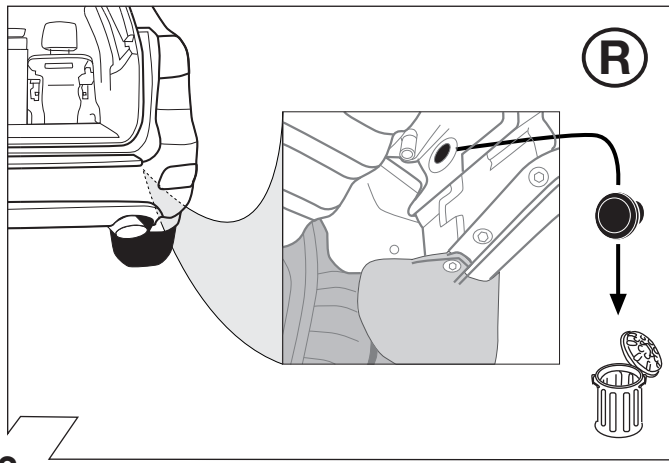

3

4

5

ISO 1724	Belegung der Steckdose / Maximale Ausgangsleistung Socket configuration / Maximum power output Correspondance des contacts de la prise / Puissance de sortie maximale Abbinamento della presa / Uscita di alimentazione massima		
	1/L	BK/WT	21W
	2	WT	42W
	3/31	BR	
	4/R	BK/GN	21W
	5/58-R	GY/RD	52W
	6/54	BK/RD	63W
	7/58-L	GY/BK	52W
	8	BK	

6

7

8

	GB	D	E	F	I	P	NL	DK	N	S	FIN	CZ	H	PL
BK	Black	Schwarz	Negro	Noir	Nero	Preto	Zwart	Sort	Svart	Svart	Musta	Černá	Fekete	Czarny
RD	Red	Rot	Rojo	Rouge	Rosso	Vermelho	Rood	Rød	Röd	Röd	Punainen	Červená	Piros	Czerwony
GN	Green	Grün	Verde	Vert	Verde	Verde	Groen	Grøn	Grønt	Grøn	Vihreä	Zelená	Zöld	Zielony
OR	Orange	Orange	Naranja	Orange	Arancione	Laranja	Oranje	Orange	Orange	Orange	Oranssi	Oranzová	Narancs	Pomarańczowy
VT	Violet	Violett	Violeta	Violet	Viola	Violeta	Violet	Violet	Fiolett	Violett	Violetti	Fialová	Ibolya	Fioletowy
PK	Pink	Pink	Pink	Rose	Rosa	Cor-de-Rosa	Paars	Pink	Pink	Rosa	Pinkki	Růžová	Rózsaszín	Różowy
BL	Blue	Blau	Azul	Bleu	Blu	Azul	Blauw	Blå	Blått	Blå	Sininen	Modrá	Kék	Niebieski
YL	Yellow	Gelb	Amarillo	Jaune	Giallo	Amarelo	Geel	Gul	Gult	Gul	Keltainen	Zlutá	Sárga	Żółty
WT	White	Weiss	Blanco	Blanc	Bianco	Branco	Wit	Hvid	Hvitt	Vit	Valkoinen	Bílá	Fehér	Biały
BR	Brown	Braun	Marrón	Brun	Marrone	Marrom	Bruin	Brun	Brunt	Brun	Ruskea	Hnědá	Barna	Brazowy
GY	Grey	Grau	Gris	Gris	Grigio	Cinzeno	Grijs	Grå	Grått	Grå	Harmaa	Sedá	Szürke	Szary

9