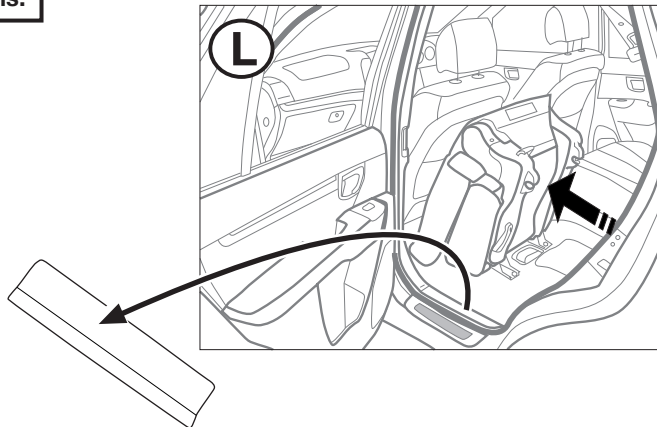

c

Only 7-seat models.